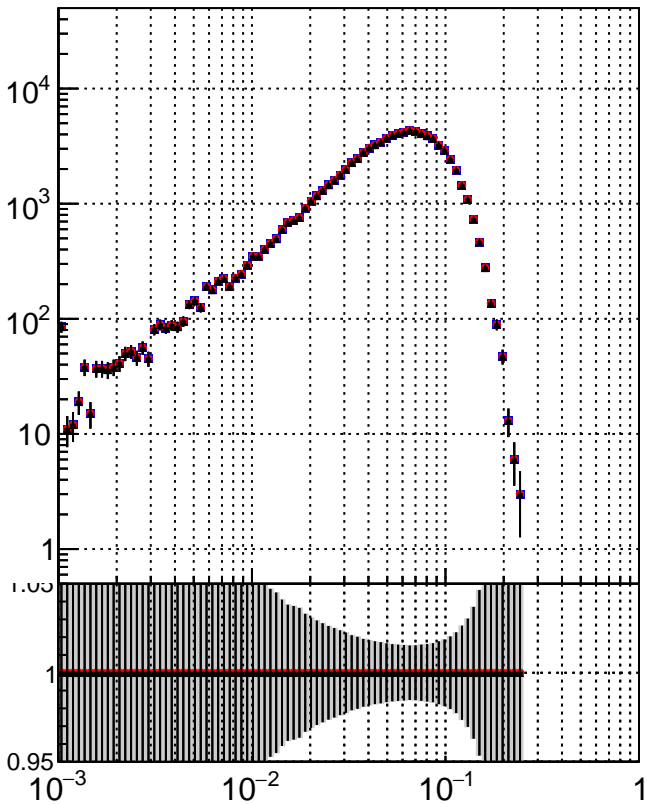

N of simulated tracks vs dR

N of associated tracks (simToReco) vs dR

N of simulated trac

- /data2/legianni/JSON-bkwd-fwd/no-modif/CMSW_13_0_X_2023-01-24-1100/src/DQM_original
- DQM_modified
- DQM_modified_4iter-NewERR