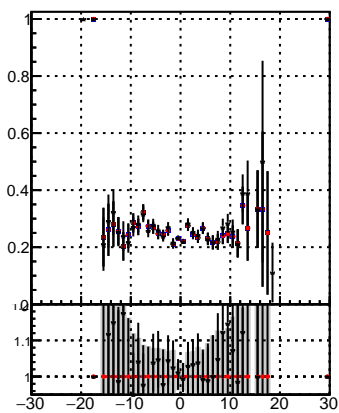

Fake rate vs dxypv

Duplicates Rate vs Dxy(PV)

Pileup rate vs dxy(PV)

Fake rate vs d

Fake rate vs dzpv

Duplicates Rate vs Dz(PV)

Pileup rate vs dz(PV)

Fake rate vs dzpv

Duplicates Rate vs Dz(PV)

Pileup rate vs dz(PV)

— /data2/legianni/JSON-bkwd-fwd/no-modif/CMSSW_13_0_X_2023-01-24-1100/src/DQM_original
— DQM_modified
— DQM_modified_4iter-NewERR