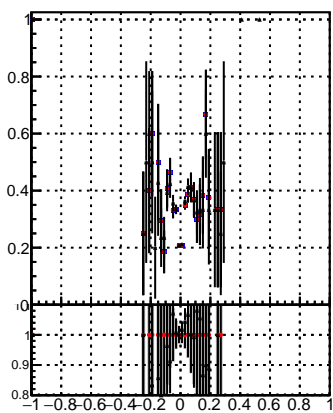

Fake rate vs dxypv

Duplicates Rate vs Dxy(PV)

Pileup rate vs dxy(PV)

Fake rate vs d

Fake rate vs dzpv

Duplicates Rate vs Dz(PV)

Pileup rate vs dz(PV)

Fake rate vs dzpv

Duplicates Rate vs Dz(PV)

Pileup rate vs dz(PV)

— /data2/legianni/JSON-bkwd-fwd/no-modif/CMSSW_13_0_X_2023-01-24-1100/src/DQM_original
— DQM_modified
— DQM_modified_4iter-NewERR