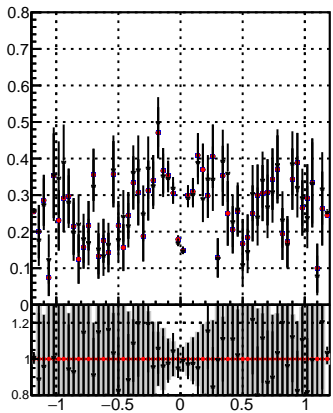

Fake rate vs dxypv

Duplicates Rate vs Dxy(PV)

Pileup rate vs dxy(PV)

Fake rate vs d

Fake rate vs dzpv

Duplicates Rate vs Dz(PV)

Pileup rate vs dz(PV)

Fake rate vs dzpv

Duplicates Rate vs Dz(PV)

Pileup rate vs dz(PV)

— /data2/legianni/JSON-bkwd-fwd/no-modif/CMSSW_13_0_X_2023-01-24-1100/src/DQM_original
— DQM_modified
— DQM_modified_4iter-NewERR