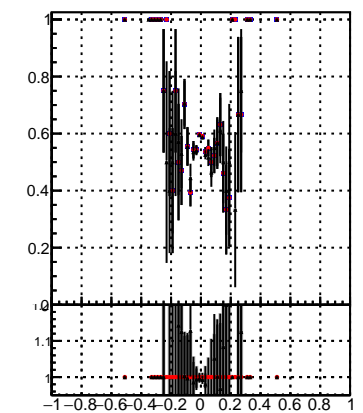

Fake rate vs dxypv

Duplicates Rate vs Dxy(PV)

Pileup rate vs dxy(PV)

Fake rate vs d

Fake rate vs dzpv

Duplicates Rate vs Dz(PV)

Pileup rate vs dz(PV)

Fake rate vs dzpv

Duplicates Rate vs Dz(PV)

Pileup rate vs dz(PV)

— /data2/legianni/JSON-bkwd-fwd/no-modif/CMSSW_13_0_X_2023-01-24-1100/src/DQM_original
— DQM_modified
— DQM_modified_4iter-NewERR