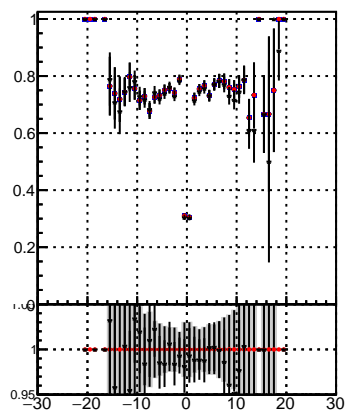

Fake rate vs dxypv

Duplicates Rate vs Dxy(PV)

Pileup rate vs dxy(PV)

Fake rate vs d

Fake rate vs dzpv

Duplicates Rate vs Dz(PV)

Pileup rate vs dz(PV)

Fake rate vs dzpv

Duplicates Rate vs Dz(PV)

Pileup rate vs dz(PV)

— /data2/legianni/JSON-bkwd-fwd/no-modif/CMSSW_13_0_X_2023-01-24-1100/src/DQM_original
— DQM_modified
— DQM_modified_4iter-NewERR