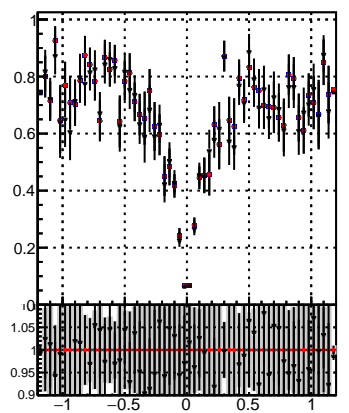

Fake rate vs dxypv

Duplicates Rate vs Dxy(PV)

Pileup rate vs dxy(PV)

Fake rate vs d

Fake rate vs dzpv

Duplicates Rate vs Dz(PV)

Pileup rate vs dz(PV)

Fake rate vs dzpv

Duplicates Rate vs Dz(PV)

Pileup rate vs dz(PV)

— /data2/legianni/JSON-bkwd-fwd/no-modif/CMSSW_13_0_X_2023-01-24-1100/src/DQM_original
— DQM_modified
— DQM_modified_4iter-NewERR