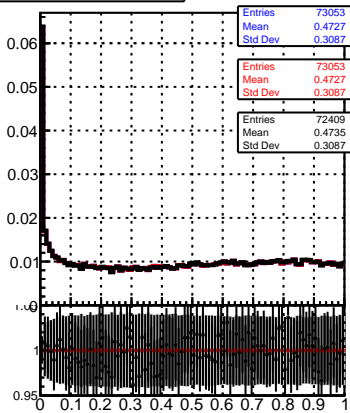

**normalized  $\chi^2$** **normalized  $\chi^2$  probability**

— /data2/legianni/JSON-bkwd-fwd/no-modif/CMSSW\_13\_0\_X\_2023-01-24-1100/src/DQM\_original  
— DQM\_modified  
— DQM\_modified\_4iter-NewERR