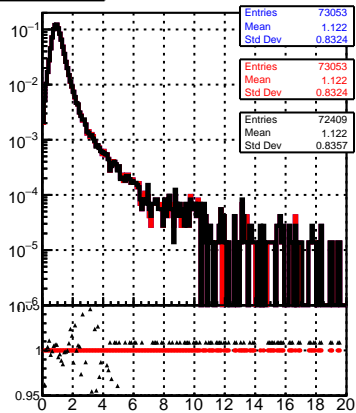

**normalized  $\chi^2$** **normalized  $\chi^2$  probability**

— /data2/legianni/JSON-bkwd-fwd/no-modif/CMSSW\_13\_0\_X\_2023-01-24-1100/src/DQM\_original  
— DQM\_modified  
— DQM\_modified\_4iter-NewERR