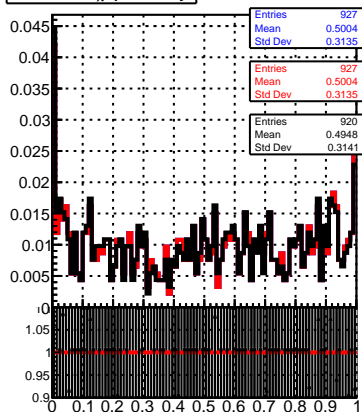

normalized χ^2 normalized χ^2 probability

— /data2/legianni/JSON-bkwd-fwd/no-modif/CMSSW_13_0_X_2023-01-24-1100/src/DQM_original
— DQM_modified
— DQM_modified_4iter-NewERR