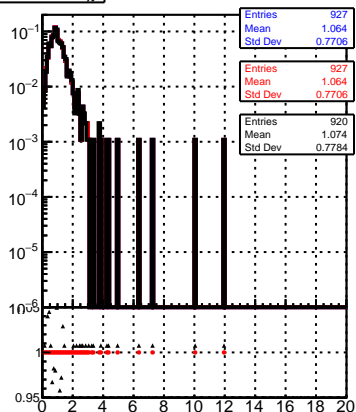

normalized χ^2 normalized χ^2 probability

— /data2/legianni/JSON-bkwd-fwd/no-modif/CMSSW_13_0_X_2023-01-24-1100/src/DQM_original
— DQM_modified
— DQM_modified_4iter-NewERR