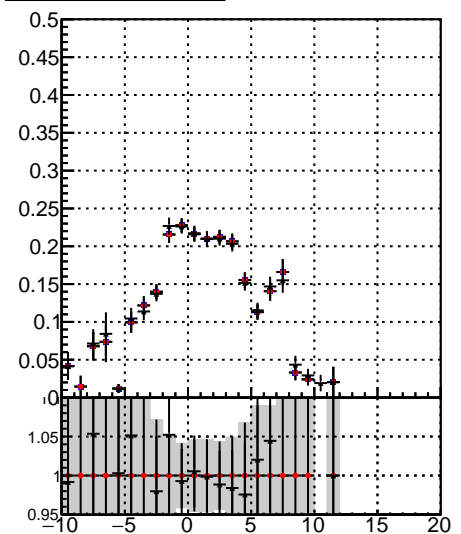

Fake rate vs vertpos

Duplicates Rate vs vertpos

Pileup rate vs vertpos

—•— /data2/legianni/JSON-bkwd-fwd/no-modif/CMSSW_13_0_X_2023-01-24-1100/src/DQM_original
—•— DQM_modified
—•— DQM_modified_4iter-NewERR

Fake rate vs v

Fake rate vs. sim PV z

Duplicates Rate vs sim PV z

Pileup rate vs. sim PV z