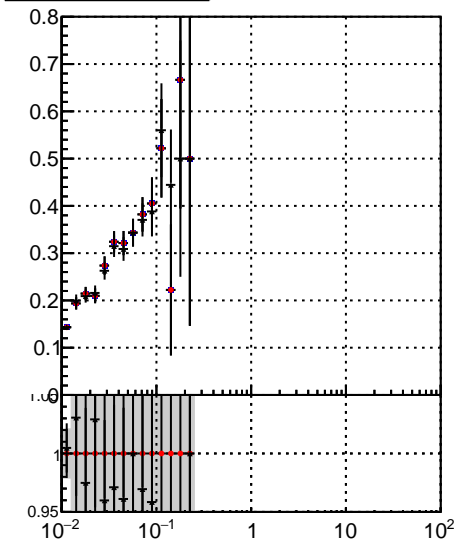

Fake rate vs vertpos

Duplicates Rate vs vertpos

Pileup rate vs vertpos

—•— /data2/legianni/JSON-bkwd-fwd/no-modif/CMSSW_13_0_X_2023-01-24-1100/src/DQM_original
—•— DQM_modified
—•— DQM_modified_4iter-NewERR

Fake rate vs v

Fake rate vs. sim PV z

Duplicates Rate vs sim PV z

Pileup rate vs. sim PV z