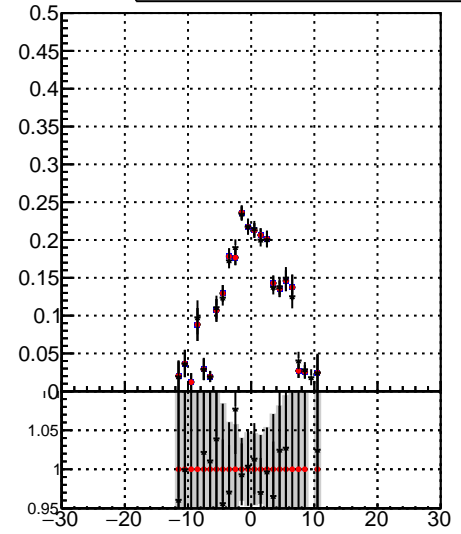

Fake rate vs vertpos

Duplicates Rate vs vertpos

Pileup rate vs vertpos

—•— /data2/legianni/JSON-bkwd-fwd/no-modif/CMSSW_13_0_X_2023-01-24-1100/src/DQM_original
—•— DQM_modified
—•— DQM_modified_4iter-NewERR

Fake rate vs v

Fake rate vs. sim PV z

Duplicates Rate vs sim PV z

Pileup rate vs. sim PV z