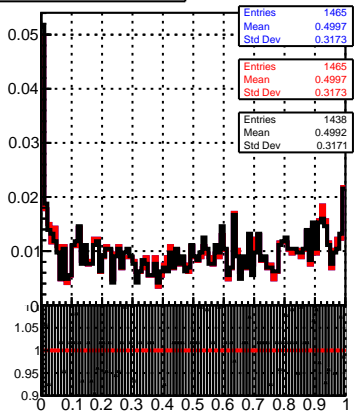

normalized χ^2 **normalized χ^2 probability**

— /data2/legianni/JSON-bkwd-fwd/no-modif/CMSSW_13_0_X_2023-01-24-1100/src/DQM_original
— DQM_modified
— DQM_modified_4iter-NewERR