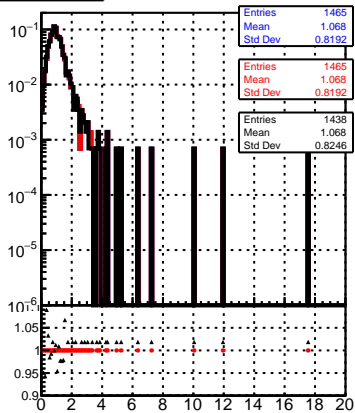

normalized χ^2 **normalized χ^2 probability**

— /data2/legianni/JSON-bkwd-fwd/no-modif/CMSSW_13_0_X_2023-01-24-1100/src/DQM_original
— DQM_modified
— DQM_modified_4iter-NewERR