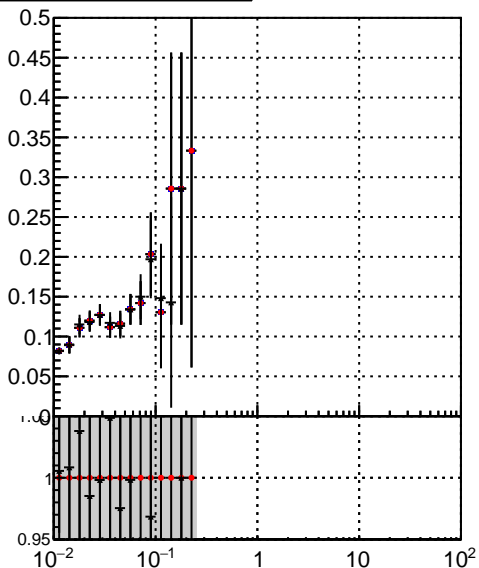

fake+duplicates vs vert r

/data2/legianni/JSON-bkwd-fwd/no-modif/CMSSW_13_0_X_2023-01-24-1100/src/DQM_original
DQM_modified
DQM_modified_4iter-NewERR

fake+duplicates vs Sim. PV z