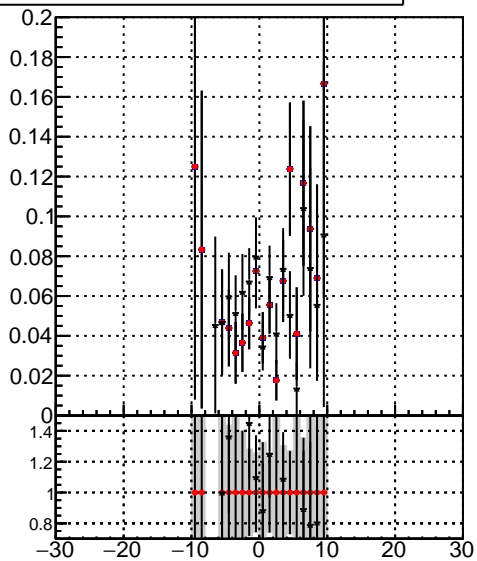

fake+duplicates vs vert r

- /data2/legianni/JSON-bkwd-fwd/no-modif/CMSSW_13_0_X_2023-01-24-1100/src/DQM_original
- DQM_modified
- DQM_modified_4iter-NewERR

fake+duplicates vs Sim. PV z