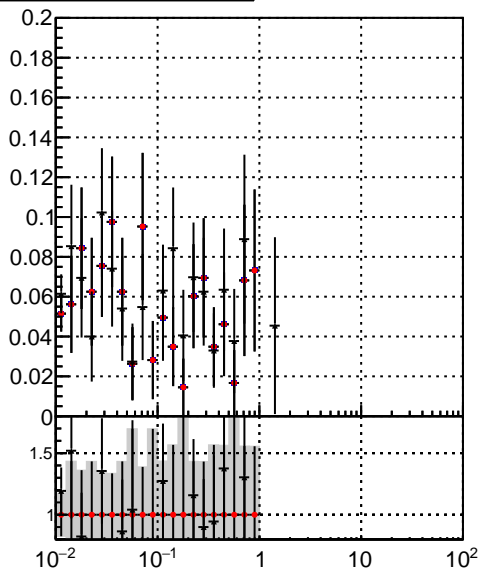

fake+duplicates vs vert r

- /data2/legianni/JSON-bkwd-fwd/no-modif/CMSSW_13_0_X_2023-01-24-1100/src/DQM_original
- DQM_modified
- DQM_modified_4iter-NewERR

fake+duplicates vs Sim. PV z