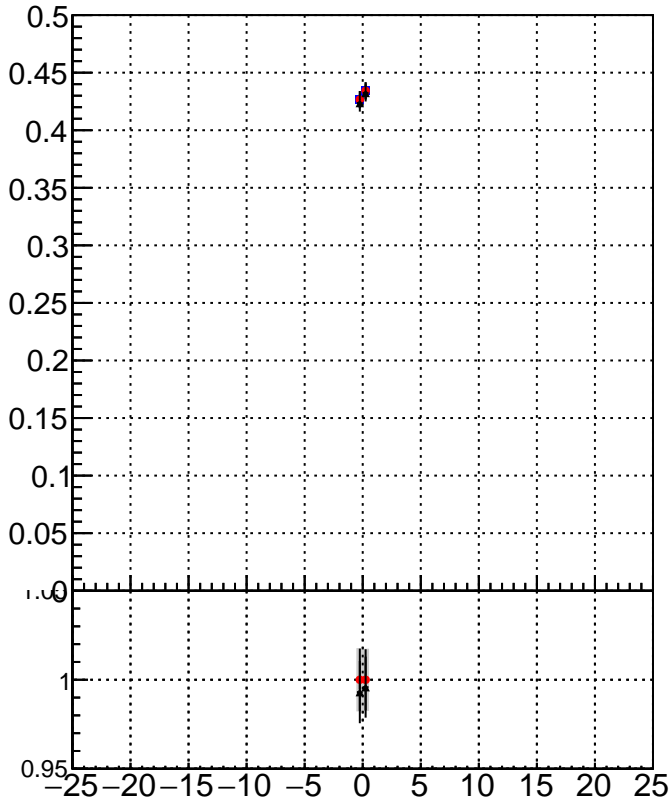

Efficiency vs Dxy

Efficiency vs Dz

Legend:  
- /data2/legianni/JSON-bkwd-fwd/no-modif/CMSSW\_13\_0\_X\_2023-01-24-1100/src/DQM\_original (grey squares)  
- DQM\_modified (red circles)  
- DQM\_modified\_4iter-NewERR (black triangles)