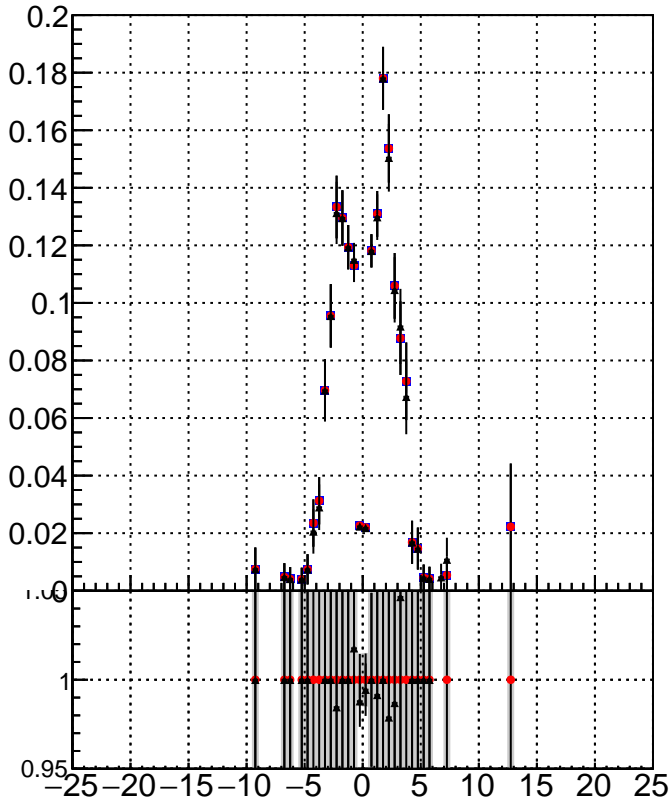

Efficiency vs Dxy

fake+duplicates vs dxy

Efficiency vs Dz

Legend for the bottom row plots:
- \square /data2/legianni/JSON-bkwd-fwd/no-modif/CMSSW_13_0_X_2023-01-24-1100/src/DQM_original
- \circ DQM_modified
- \blacktriangle DQM_modified_4iter-NewERR