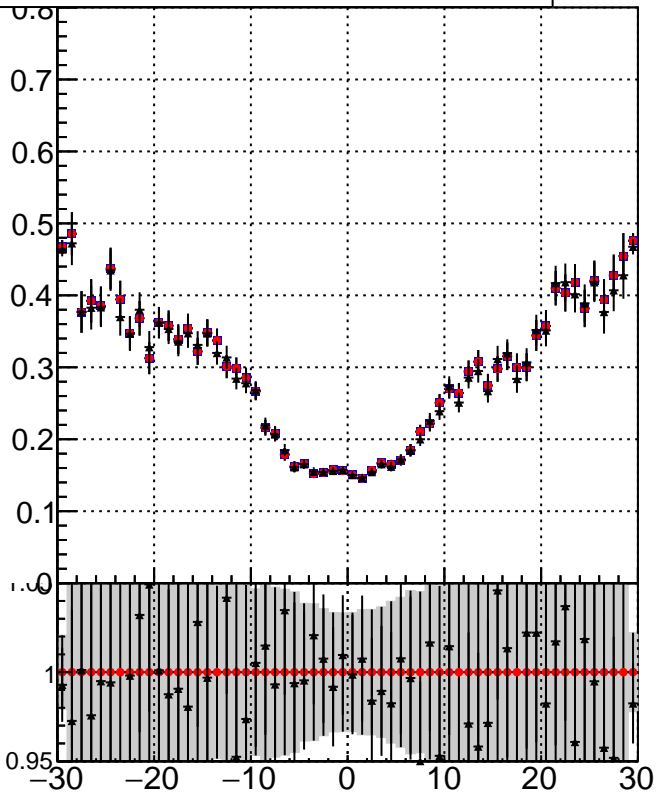

Efficiency vs Dxy

fake+duplicates vs dxy

Efficiency vs Dz

Legend for the bottom row plots:
- \square /data2/legianni/JSON-bkwd-fwd/no-modif/CMSSW_13_0_X_2023-01-24-1100/src/DQM_original
- \circ DQM_modified
- \blacktriangle DQM_modified_4iter-NewERR