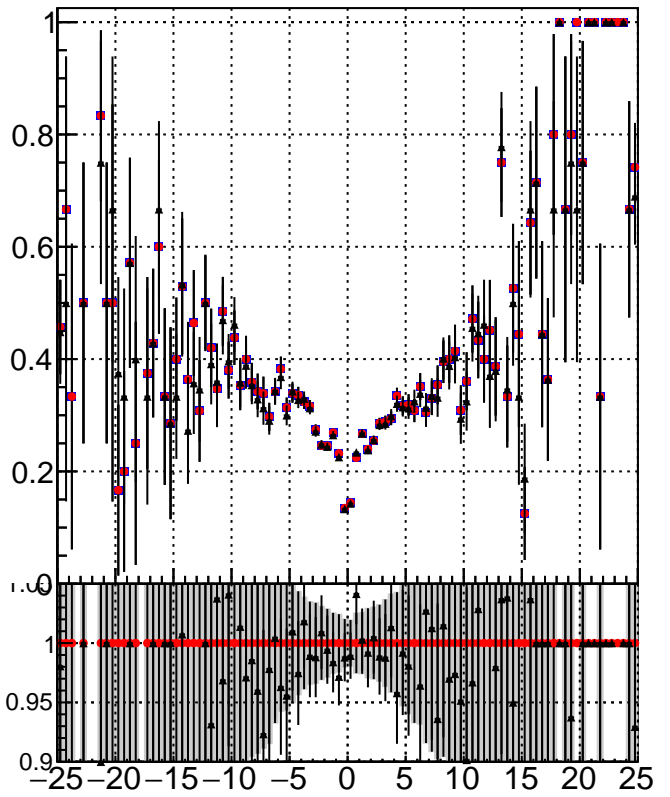

Efficiency vs Dxy

fake+duplicates vs dxy

Efficiency vs Dz

Legend for the bottom row plots:
- \square /data2/legianni/JSON-bkwd-fwd/no-modif/CMSSW_13_0_X_2023-01-24-1100/src/DQM_original
- \circ DQM_modified
- \blacktriangle DQM_modified_4iter-NewERR