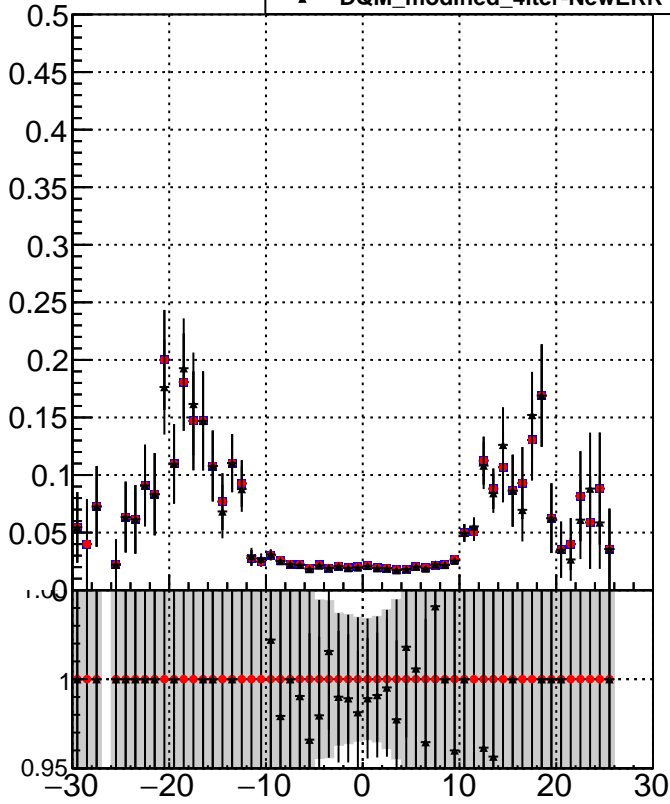

Efficiency vs Dxy

fake+duplicates vs dxy

Efficiency vs Dz

Legend for the bottom row plots:
- \square /data2/legianni/JSON-bkwd-fwd/no-modif/CMSSW_13_0_X_2023-01-24-1100/src/DQM_original
- \circ DQM_modified
- \blacktriangle DQM_modified_4iter-NewERR