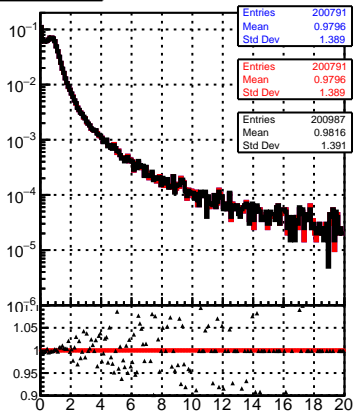

normalized χ^2

normalized χ^2 probability

— /data2/legianni/JSON-bkwd-fwd/no-modif/CMSSW_13_0_X_2023-01-24-1100/src/DQM_original
— DQM_modified
— DQM_modified_4iter-NewERR