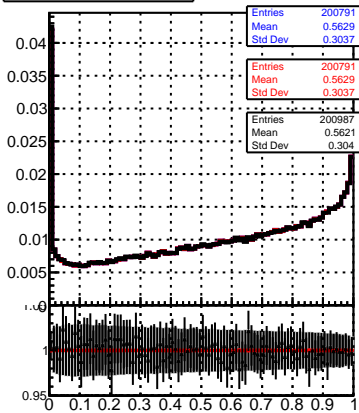

normalized χ^2

normalized χ^2 probability

— /data2/legianni/JSON-bkwd-fwd/no-modif/CMSSW_13_0_X_2023-01-24-1100/src/DQM_original
— DQM_modified
— DQM_modified_4iter-NewERR