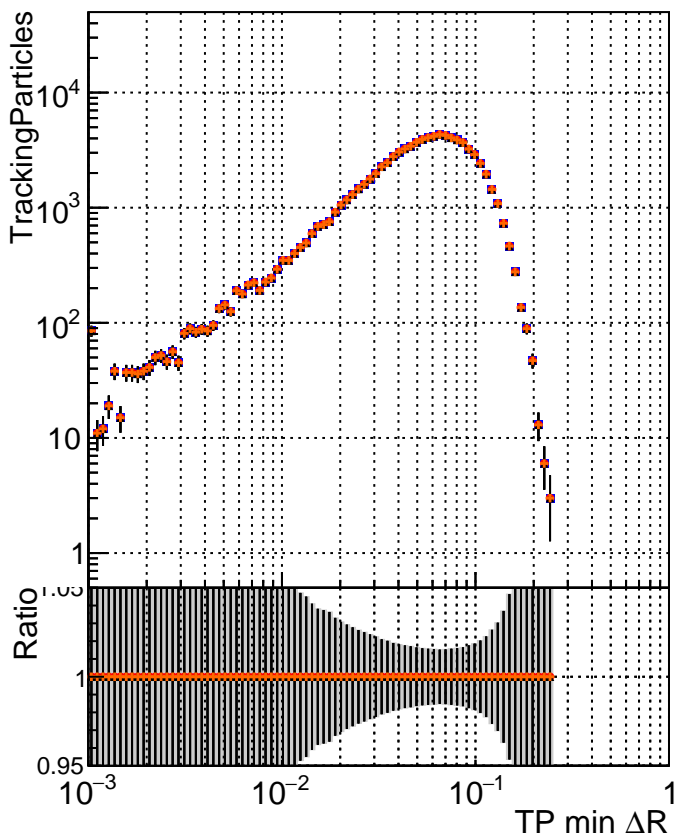

N of simulated tracks vs dR

N of associated tracks (simToReco) vs dR

N of simulated trac

- DQM_mkFit_TToriginal
- DQM_mkFit_TT_JanUpdate-noErr
- ▲ DQM_mkFit_TT_JanUpdate-statErr
- ◆ DQM_mkFit_TT_JanUpdate-systErr