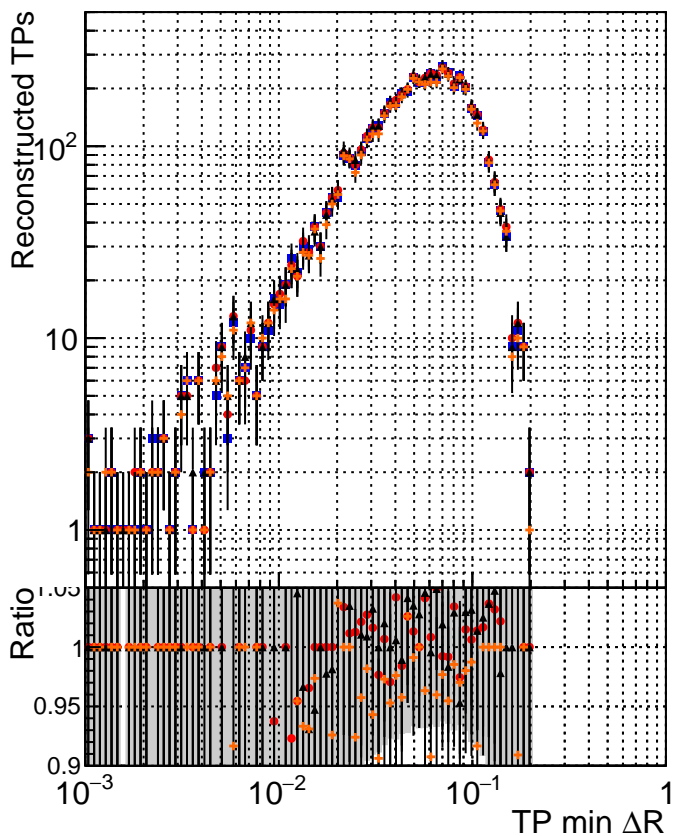

N of simulated tracks vs dR

N of associated tracks (simToReco) vs dR

N of simulated trac

- DQM_mkFit_TToriginal
- DQM_mkFit_TT_JanUpdate-noErr
- ▲ DQM_mkFit_TT_JanUpdate-statErr
- ◆ DQM_mkFit_TT_JanUpdate-systErr