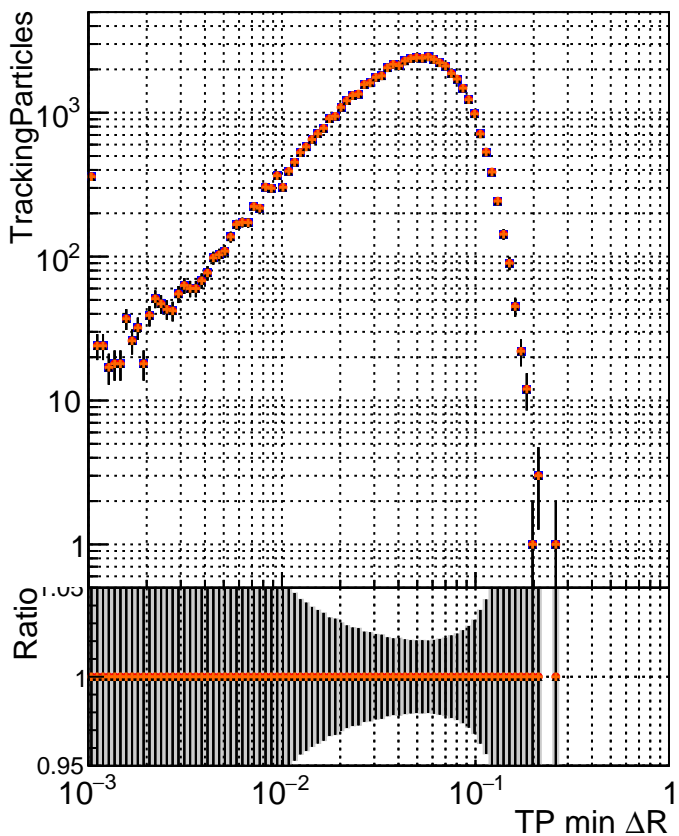

N of simulated tracks vs dR

N of associated tracks (simToReco) vs dR

N of simulated trac

- DQM_mkFit_TToriginal
- DQM_mkFit_TT_JanUpdate-noErr
- ▲ DQM_mkFit_TT_JanUpdate-statErr
- ◆ DQM_mkFit_TT_JanUpdate-systErr