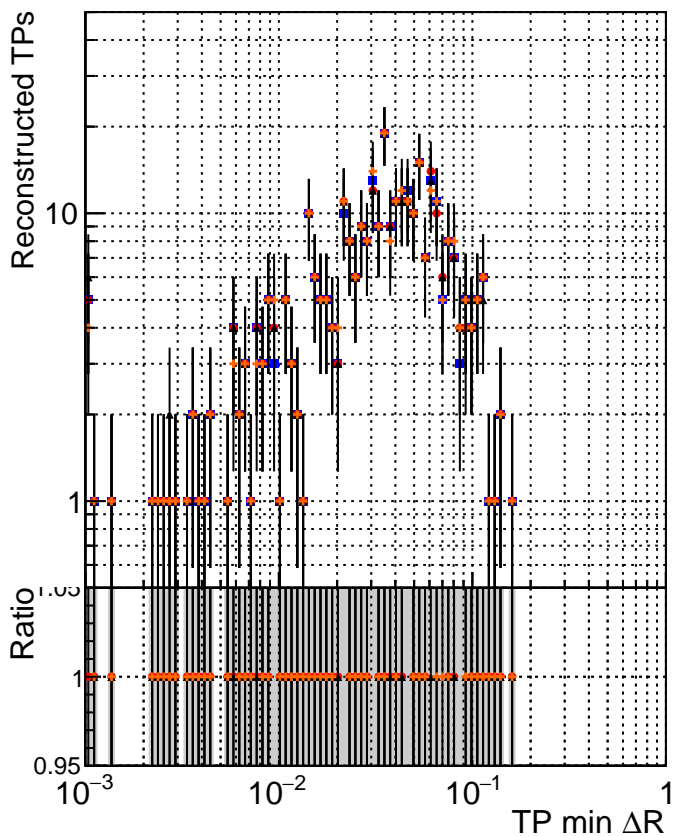

N of simulated tracks vs dR

N of associated tracks (simToReco) vs dR

N of simulated trac

- DQM_mkFit_TToriginal
- DQM_mkFit_TT_JanUpdate-noErr
- ▲ DQM_mkFit_TT_JanUpdate-statErr
- ◆ DQM_mkFit_TT_JanUpdate-systErr