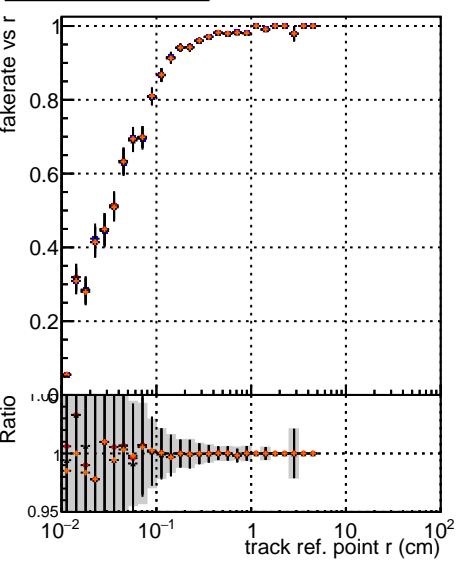

Fake rate vs vertpos**Duplicates Rate vs vertpos****Pileup rate vs vertpos**

Legend for Fake rate vs v:
 - Blue square: DQM mkFit Original
 - Red circle: DQM mkFit Jan Update noErr
 - Orange triangle: DQM mkFit Jan Update statErr
 - Black square: DQM mkFit Jan Update systErr

Fake rate vs v**Duplicates Rate vs v****Pileup rate vs v****Fake rate vs. sim PV z****Duplicates Rate vs sim PV z****Pileup rate vs. sim PV z**