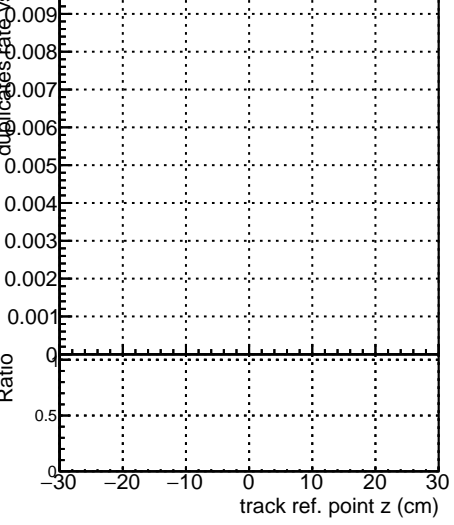

Fake rate vs vertpos**Duplicates Rate vs vertpos****Pileup rate vs vertpos**

Legend for Fake rate vs v:
 - Blue square: DQM mkFit Original
 - Red circle: DQM mkFit Jan Update noErr
 - Orange triangle: DQM mkFit Jan Update statErr
 - Black square: DQM mkFit Jan Update systErr

Fake rate vs v**Duplicates Rate vs v****Pileup rate vs v****Fake rate vs. sim PV z****Duplicates Rate vs sim PV z****Pileup rate vs. sim PV z**