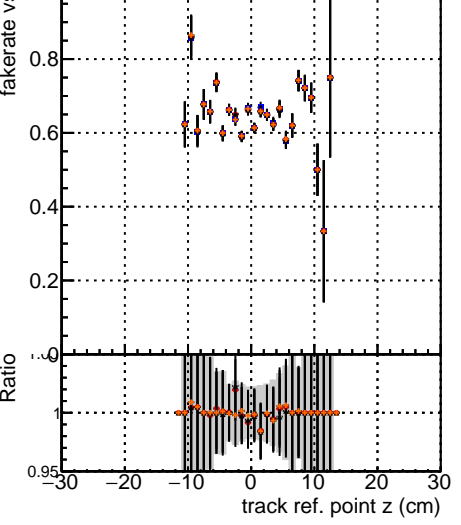

Fake rate vs vertpos**Duplicates Rate vs vertpos****Pileup rate vs vertpos**

Legend for Fake rate vs v:
 - Blue square: DQM mkFit Original
 - Red circle: DQM mkFit Jan Update noErr
 - Orange triangle: DQM mkFit Jan Update statErr
 - Black square: DQM mkFit Jan Update systErr

Fake rate vs v**Duplicates Rate vs v****Pileup rate vs v****Fake rate vs. sim PV z****Duplicates Rate vs sim PV z****Pileup rate vs. sim PV z**