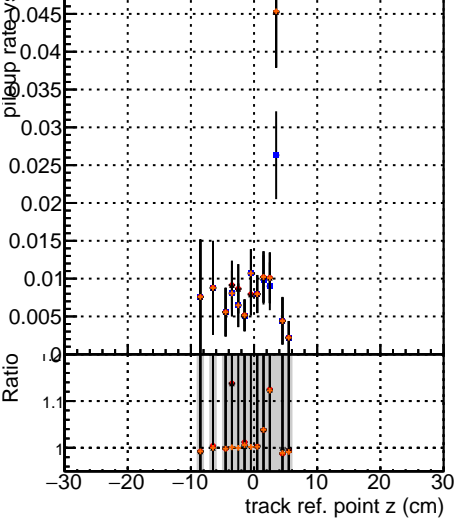

Fake rate vs vertpos**Duplicates Rate vs vertpos****Pileup rate vs vertpos**

Legend for Fake rate vs v:
 - Blue square: DQM mkFit Original
 - Red circle: DQM mkFit Jan Update noErr
 - Orange triangle: DQM mkFit Jan Update statErr
 - Black square: DQM mkFit Jan Update systErr

Fake rate vs v**Duplicates Rate vs v****Pileup rate vs v****Fake rate vs. sim PV z****Duplicates Rate vs sim PV z****Pileup rate vs. sim PV z**