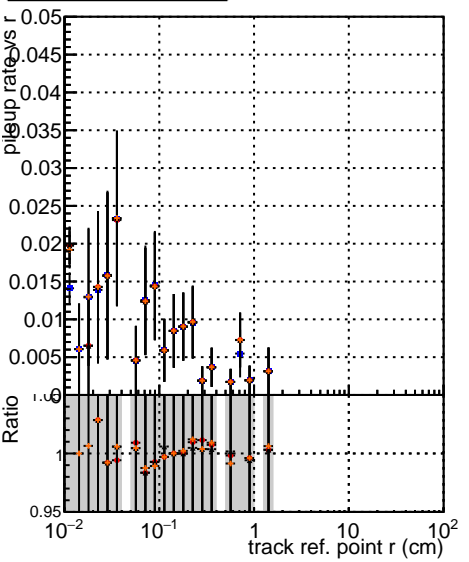

Fake rate vs vertpos**Duplicates Rate vs vertpos****Pileup rate vs vertpos**

Legend for Fake rate vs v:
 - Blue square: DQM mkFit Original
 - Red circle: DQM mkFit Jan Update noErr
 - Orange triangle: DQM mkFit Jan Update statErr
 - Black square: DQM mkFit Jan Update systErr

Fake rate vs v**Duplicates Rate vs v****Pileup rate vs v****Fake rate vs. sim PV z****Duplicates Rate vs sim PV z****Pileup rate vs. sim PV z**