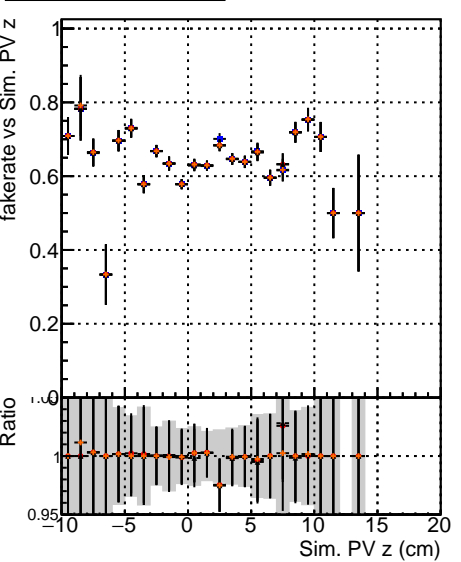

Fake rate vs vertpos**Duplicates Rate vs vertpos****Pileup rate vs vertpos**

Legend for Fake rate vs v:
 - Blue square: DQM mkFit Original
 - Red circle: DQM mkFit Jan Update noErr
 - Orange triangle: DQM mkFit Jan Update statErr
 - Black square: DQM mkFit Jan Update systErr

Fake rate vs v**Duplicates Rate vs v****Pileup rate vs v****Fake rate vs. sim PV z****Duplicates Rate vs sim PV z****Pileup rate vs. sim PV z**