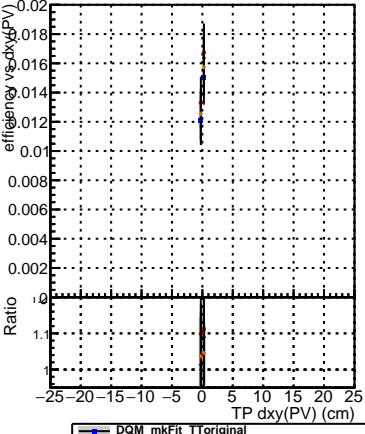

Efficiency vs Dxy(PV)

- DQM_mkFit_TToriginal
- DQM_mkFit_TT_JanUpdate-noErr
- DQM_mkFit_TT_JanUpdate-statErr
- DQM_mkFit_TT_JanUpdate-systErr

Efficiency vs Dxy(PV)

Efficiency vs Dz(PV)

Efficiency vs Dz(PV)