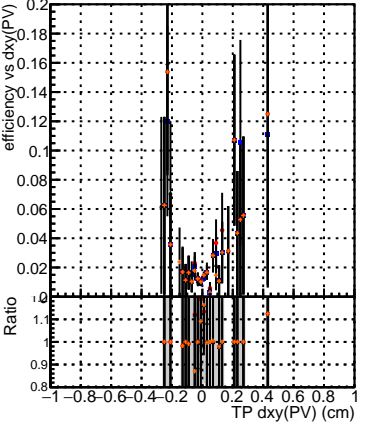

Efficiency vs Dxy(PV)

- DQM_mkFit_TToriginal
- DQM_mkFit_TT_JanUpdate-noErr
- DQM_mkFit_TT_JanUpdate-statErr
- DQM_mkFit_TT_JanUpdate-systErr

Efficiency vs Dxy(PV)

Efficiency vs Dz(PV)

Efficiency vs Dz(PV)