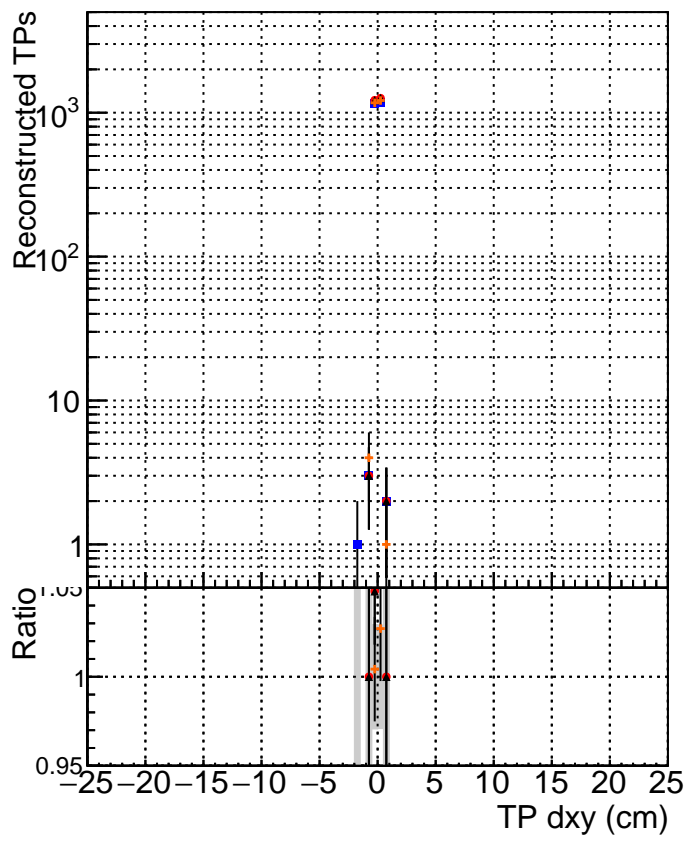

N of simulated tracks vs dxy

N of associated tracks (simToReco) vs dxy

N of simulated track

- DQM_mkFit_TToriginal
- DQM_mkFit_TT_JanUpdate-noErr
- ▲ DQM_mkFit_TT_JanUpdate-statErr
- ◆ DQM_mkFit_TT_JanUpdate-systErr