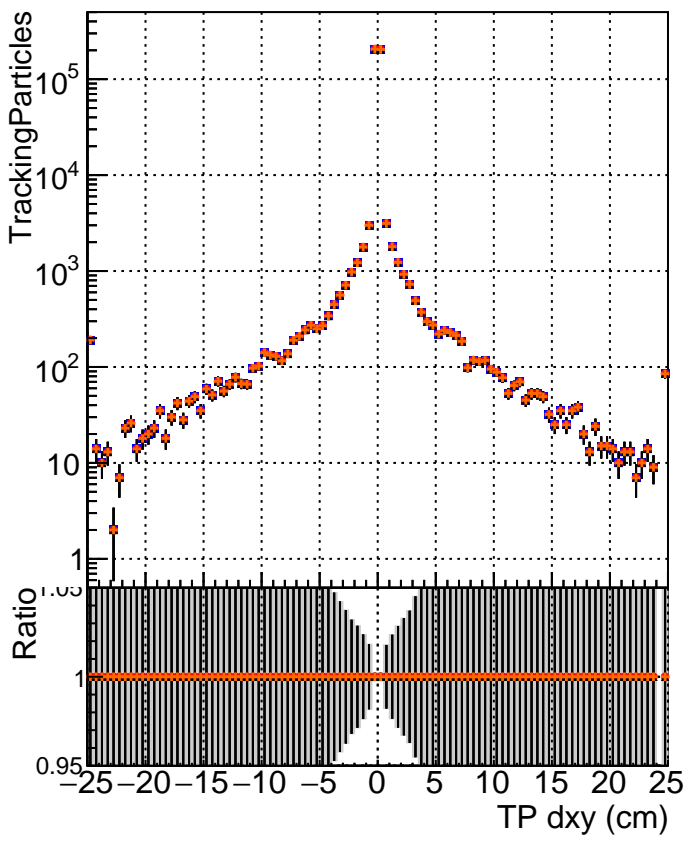

N of simulated tracks vs dxy

N of associated tracks (simToReco) vs dxy

N of simulated track

- DQM_mkFit_TToriginal
- DQM_mkFit_TT_JanUpdate-noErr
- ▲ DQM_mkFit_TT_JanUpdate-statErr
- ◆ DQM_mkFit_TT_JanUpdate-systErr