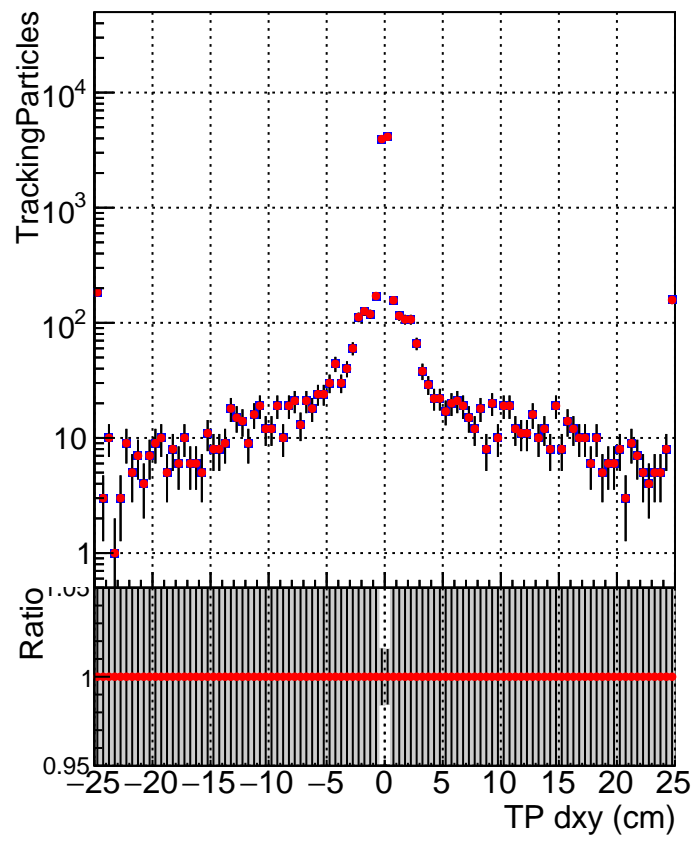

N of simulated tracks vs dxy

N of associated tracks (simToReco) vs dxy

N of simulated track

■ DQM_V0001_R000000001_Global_mkFit100Timeo_RECO
● DQM_V0001_R000000001_Global_mkFit100Time_RECO