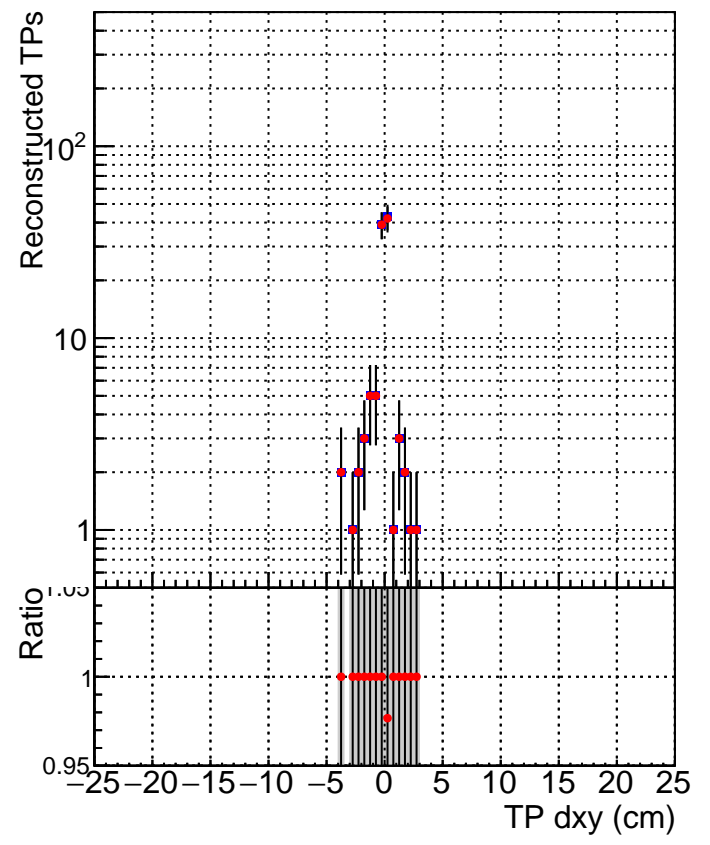

N of simulated tracks vs dxy

N of associated tracks (simToReco) vs dxy

N of simulated track

■ DQM_V0001_R000000001_Global_mkFit100Timeo_RECO
● DQM_V0001_R000000001_Global_mkFit100Time_RECO