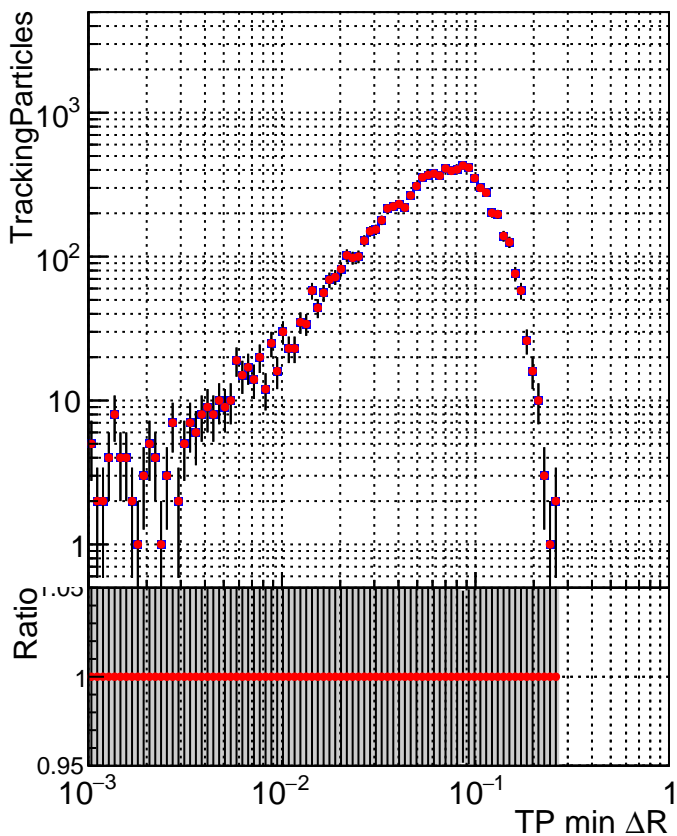

N of simulated tracks vs dR

N of associated tracks (simToReco) vs dR

N of simulated tracks

■ DQM_V0001_R000000001_Global_mkFit100Timeo_RECO
■ DQM_V0001_R000000001_Global_mkFit100Time_RECO