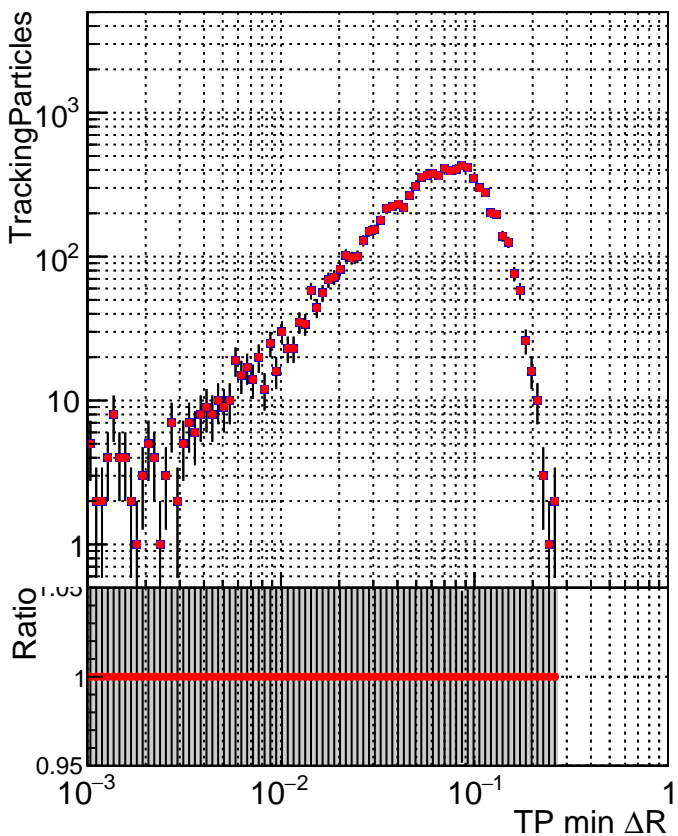

N of simulated tracks vs dR

N of associated tracks (simToReco) vs dR

N of simulated trac

■ DQM\_V0001\_R000000001\_Global\_mkFit100Timeo\_RECO  
■ DQM\_V0001\_R000000001\_Global\_mkFit100Time\_RECO