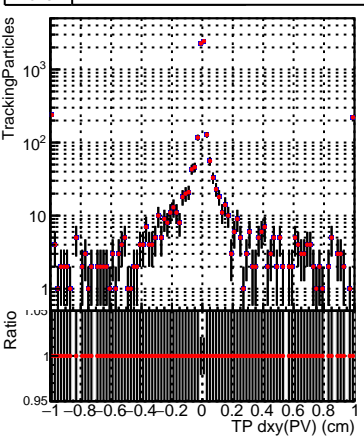

N of simulated tracks vs dxy(PV)

N of associated tracks (simToReco) vs dxy(PV)

N of sim

N of associated tracks (simToReco) vs dxy(PV)

N of simulated tracks vs dz(PV)

N of associated tracks (simToReco) vs dz(PV)

N of simulated tracks vs dz(PV)

N of associated tracks (simToReco) vs dz(PV)

DQM_V0001_R000000001_Global_mkFit100Timeo_RECO

DQM_V0001_R000000001_Global_mkFit100Timeo_RECO