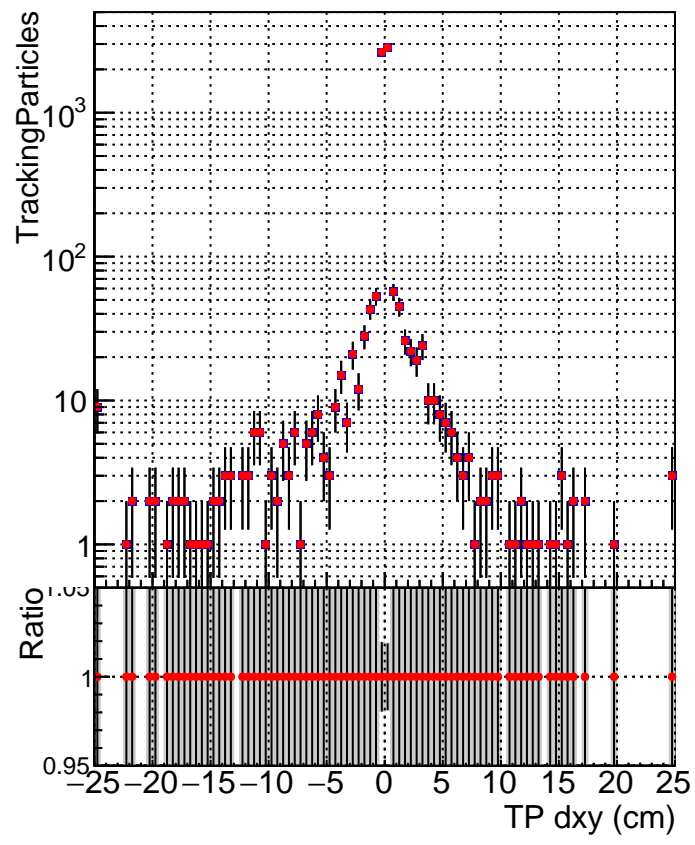

N of simulated tracks vs dxy

N of associated tracks (simToReco) vs dxy

N of simulated track

■ DQM_V0001_R000000001_Global_mkFit100Timeo_RECO
● DQM_V0001_R000000001_Global_mkFit100Time_RECO