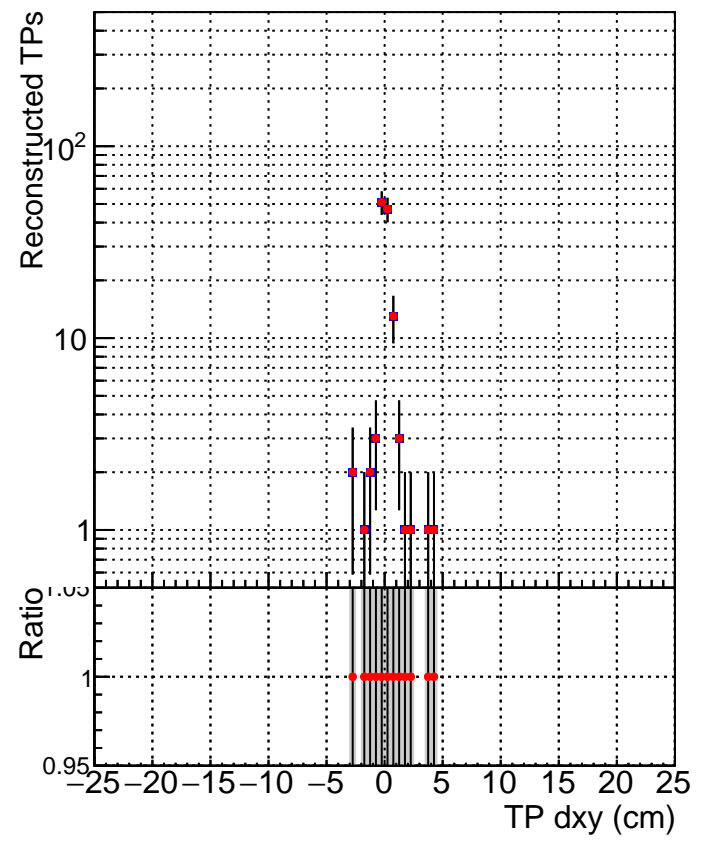

N of simulated tracks vs dxy

N of associated tracks (simToReco) vs dxy

N of simulated track

■ DQM_V0001_R000000001_Global_mkFit100Timeo_RECO
● DQM_V0001_R000000001_Global_mkFit100Time_RECO