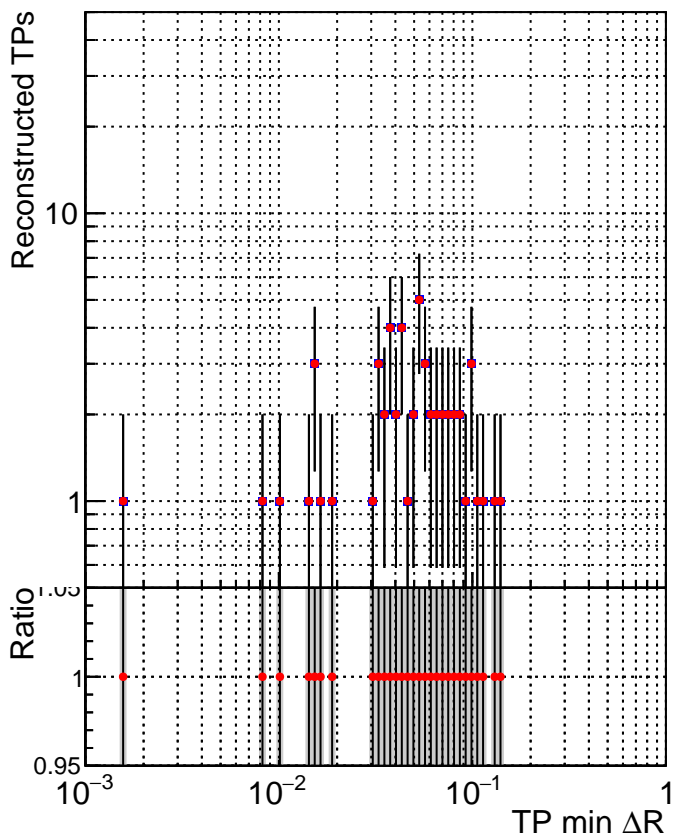

N of simulated tracks vs dR

N of associated tracks (simToReco) vs dR

N of simulated tracks

■ DQM_V0001_R000000001_Global_mkFit100Timeo_RECO
■ DQM_V0001_R000000001_Global_mkFit100Time_RECO