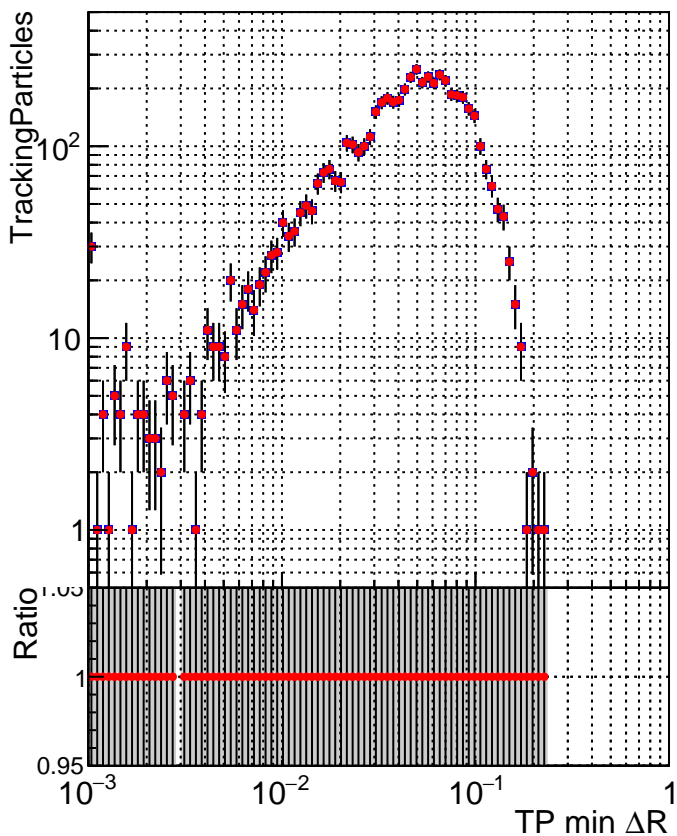

N of simulated tracks vs dR

N of associated tracks (simToReco) vs dR

N of simulated tracks

■ DQM_V0001_R000000001_Global_mkFit100Timeo_RECO
■ DQM_V0001_R000000001_Global_mkFit100Time_RECO