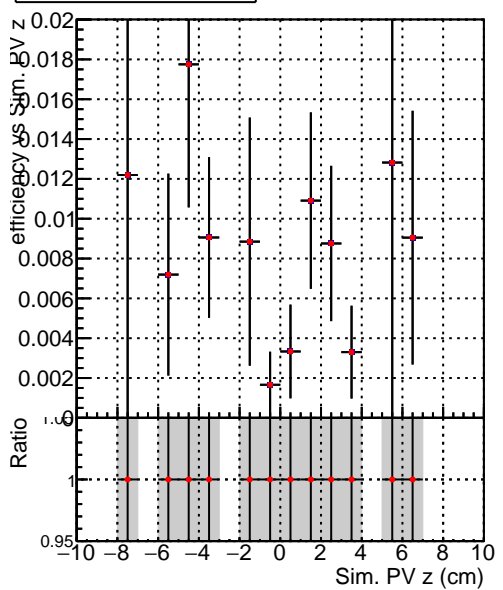

Efficiency vs vertpos**fake+duplicates vs vert r****Efficiency vs vert z****fake+duplicates vs. z****Efficiency vs. sim PV z****fake+duplicates vs Sim. PV z**

■ DQM_V0001_R000000001_Global_mkFit100Timeo_RECO
● DQM_V0001_R000000001_Global_mkFit100Timeo_RECO