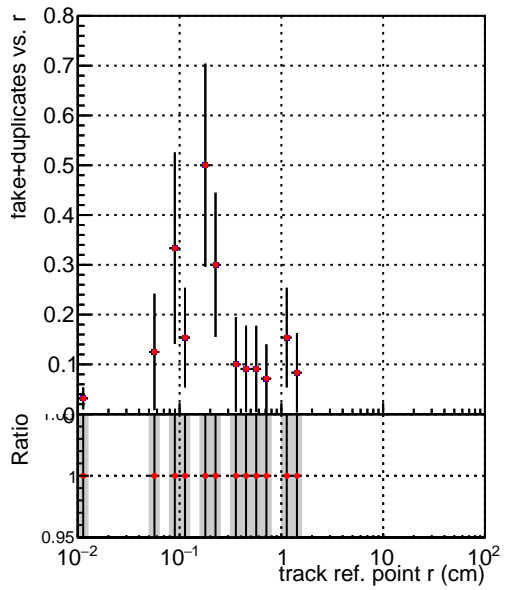

Efficiency vs vertpos**fake+duplicates vs vert r****Efficiency vs vert z****fake+duplicates vs. z****Efficiency vs. sim PV z****fake+duplicates vs Sim. PV z**

■ DQM_V0001_R000000001_Global_mkFit100Timeo_RECO
● DQM_V0001_R000000001_Global_mkFit100Timeo_RECO