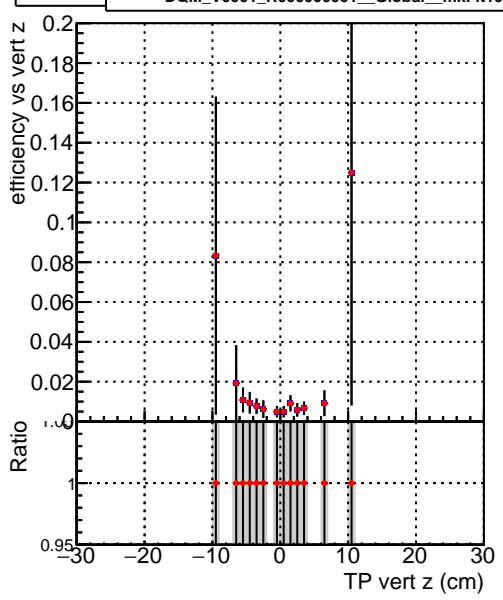

Efficiency vs vertpos**fake+duplicates vs vert r****Efficiency vs vert z****fake+duplicates vs. z****Efficiency vs. sim PV z****fake+duplicates vs Sim. PV z**

■ DQM_V0001_R000000001_Global_mkFit100Timeo_RECO
● DQM_V0001_R000000001_Global_mkFit100Timeo_RECO