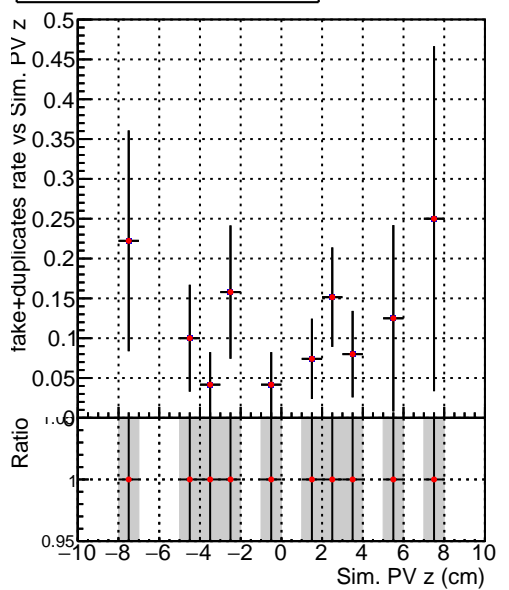

Efficiency vs vertpos**fake+duplicates vs vert r****Efficiency vs vert z****fake+duplicates vs. z****Efficiency vs. sim PV z****fake+duplicates vs Sim. PV z**

■ DQM_V0001_R000000001_Global_mkFit100Timeo_RECO
● DQM_V0001_R000000001_Global_mkFit100Timeo_RECO