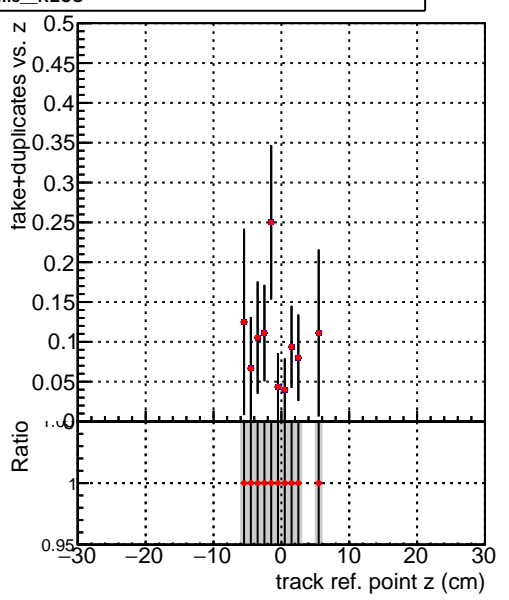

Efficiency vs vertpos**fake+duplicates vs vert r****Efficiency vs vert z****fake+duplicates vs. z****Efficiency vs. sim PV z****fake+duplicates vs Sim. PV z**

■ DQM_V0001_R000000001_Global_mkFit100Timeo_RECO
● DQM_V0001_R000000001_Global_mkFit100Timeo_RECO