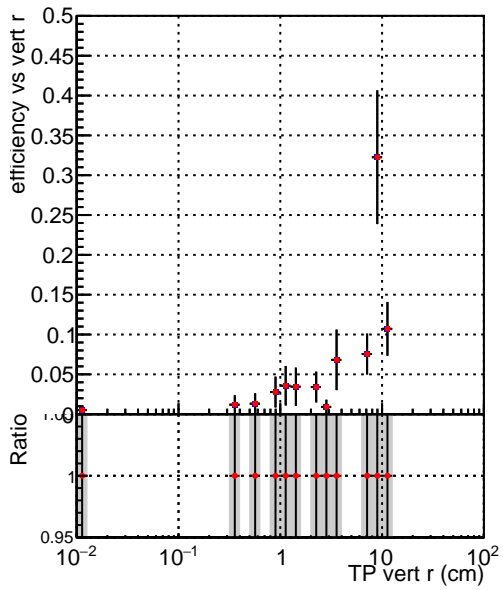

Efficiency vs vertpos**fake+duplicates vs vert r****Efficiency vs vert z****fake+duplicates vs. z****Efficiency vs. sim PV z****fake+duplicates vs Sim. PV z**

■ DQM_V0001_R000000001_Global_mkFit100Timeo_RECO
● DQM_V0001_R000000001_Global_mkFit100Timeo_RECO