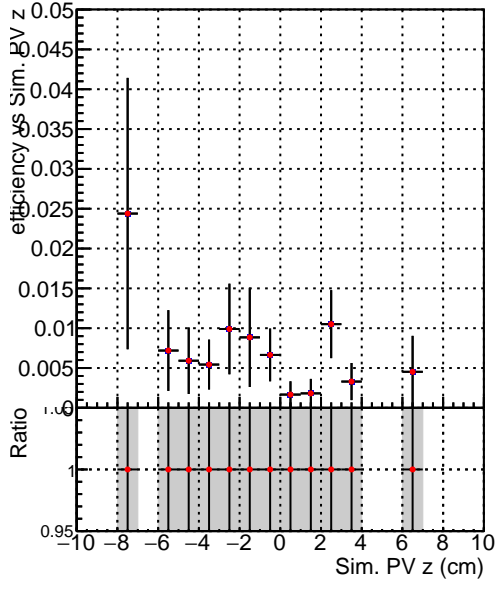

Efficiency vs vertpos**fake+duplicates vs vert r**
Efficiency vs vert z
— DQM_V0001_R000000001_Global_mkFit100Timeo_RECO
— DQM_V0001_R000000001_Global_mkFit100Timeo_RECO

**Efficiency vs. sim PV z****fake+duplicates vs Sim. PV z**