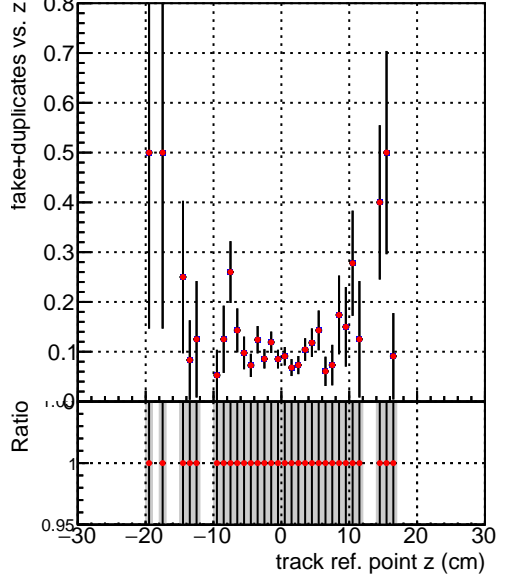

Efficiency vs vertpos**fake+duplicates vs vert r**
Efficiency vs vert z
— DQM_V0001_R000000001_Global_mkFit100Timeo_RECO
— DQM_V0001_R000000001_Global_mkFit100Timeo_RECO

**Efficiency vs. sim PV z****fake+duplicates vs Sim. PV z**