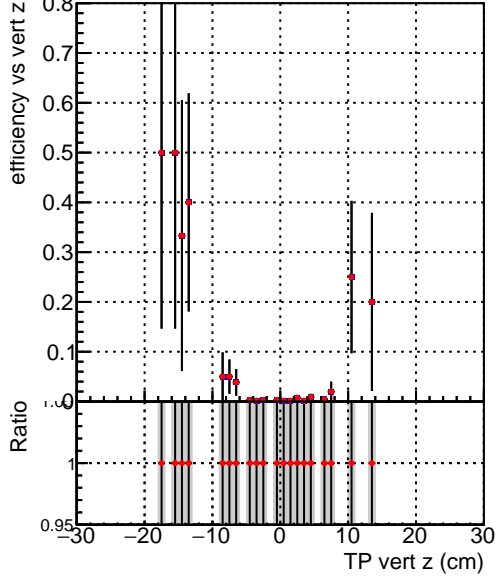

Efficiency vs vertpos**fake+duplicates vs vert r**
Efficiency vs vert z
— DQM_V0001_R000000001_Global_mkFit100Timeo_RECO
— DQM_V0001_R000000001_Global_mkFit100Timeo_RECO

**Efficiency vs. sim PV z****fake+duplicates vs Sim. PV z**