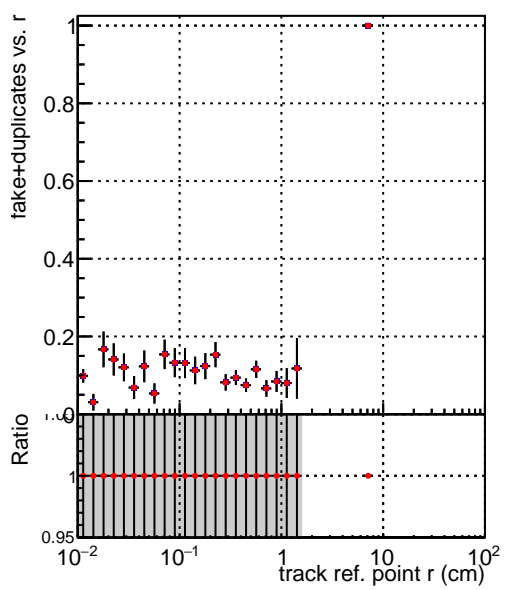

Efficiency vs vertpos**fake+duplicates vs vert r**
Efficiency vs vert z
— DQM_V0001_R000000001_Global_mkFit100Timeo_RECO
— DQM_V0001_R000000001_Global_mkFit100Timeo_RECO

**Efficiency vs. sim PV z****fake+duplicates vs Sim. PV z**