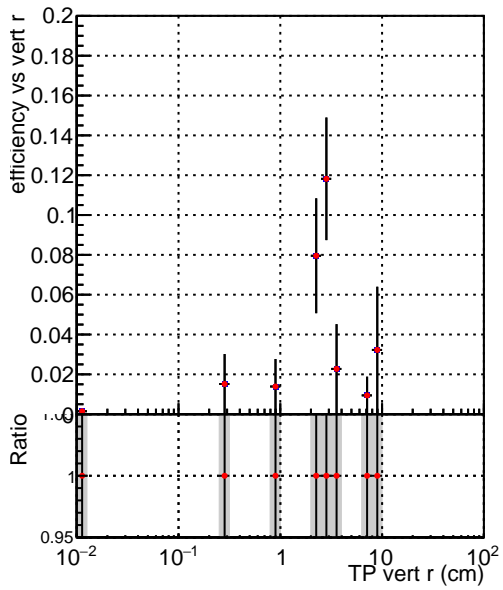

Efficiency vs vertpos**fake+duplicates vs vert r**
Efficiency vs vert z
— DQM_V0001_R000000001_Global_mkFit100Timeo_RECO
— DQM_V0001_R000000001_Global_mkFit100Timeo_RECO

**Efficiency vs. sim PV z****fake+duplicates vs Sim. PV z**