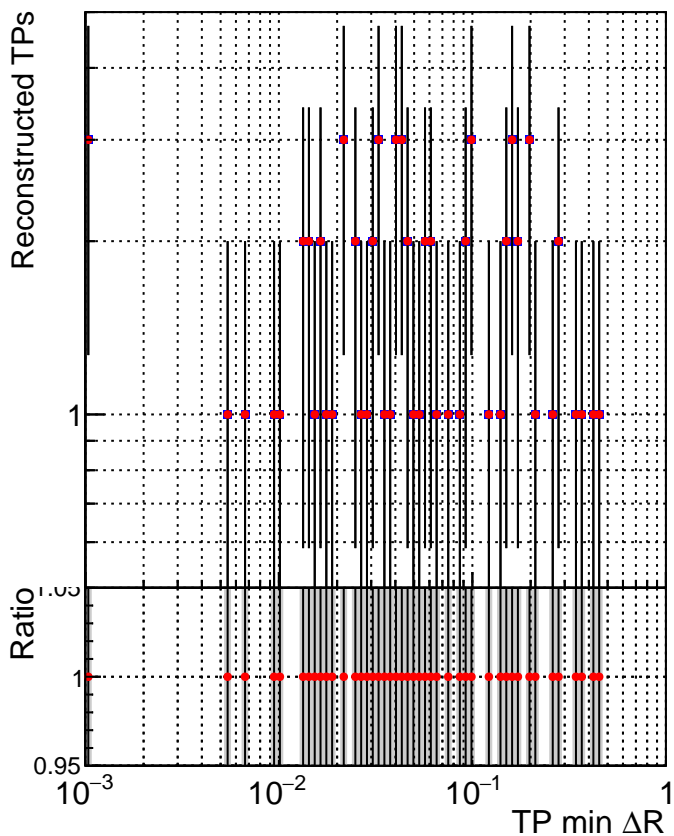

N of simulated tracks vs dR

N of associated tracks (simToReco) vs dR

N of simulated trac

■ DQM_V0001_R000000001_Global_mkFit100Timeo_RECO
■ DQM_V0001_R000000001_Global_mkFit100Time_RECO