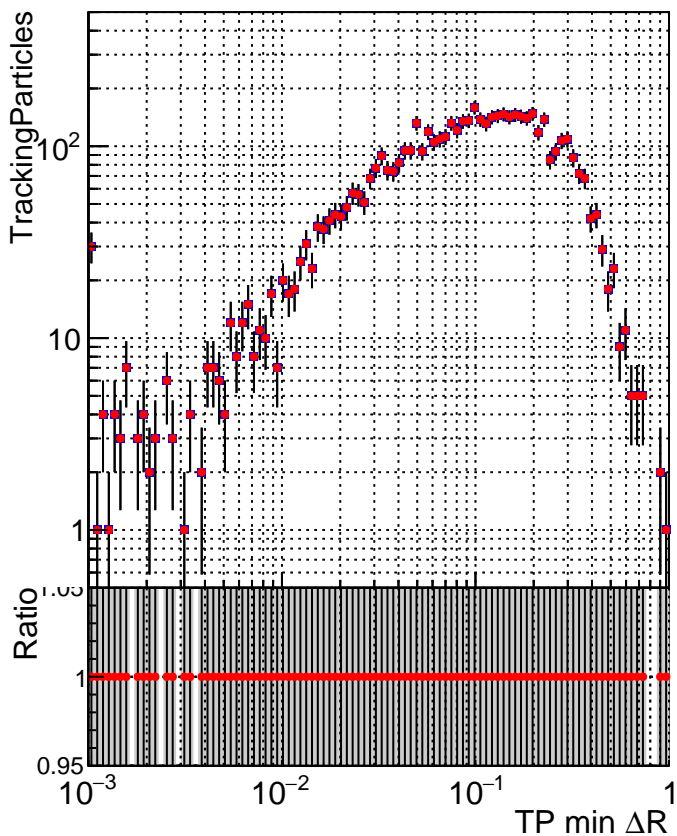

N of simulated tracks vs dR

N of associated tracks (simToReco) vs dR

N of simulated trac

■ DQM_V0001_R000000001_Global_mkFit100Timeo_RECO
■ DQM_V0001_R000000001_Global_mkFit100Time_RECO