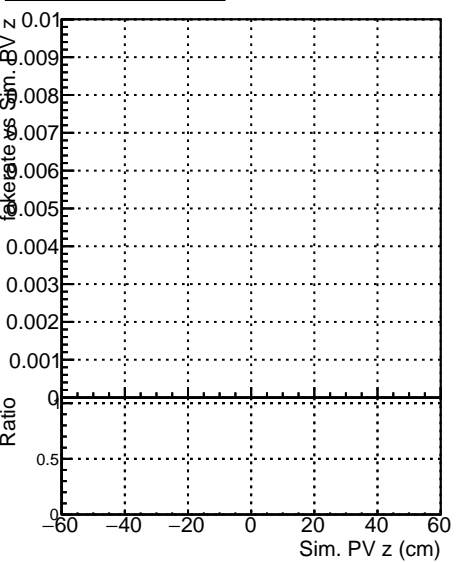

Fake rate vs vertpos

Duplicates Rate vs vertpos

Pileup rate vs vertpos

Fake rate vs v

Duplicates Rate vs v

Pileup rate vs v

Fake rate vs. sim PV z

Duplicates Rate vs sim PV z

Pileup rate vs. sim PV z

—●— DQM\_V0001\_R000000001\_Global\_mkFit100Timeo\_RECO  
—●— DQM\_V0001\_R000000001\_Global\_mkFit100Time\_RECO