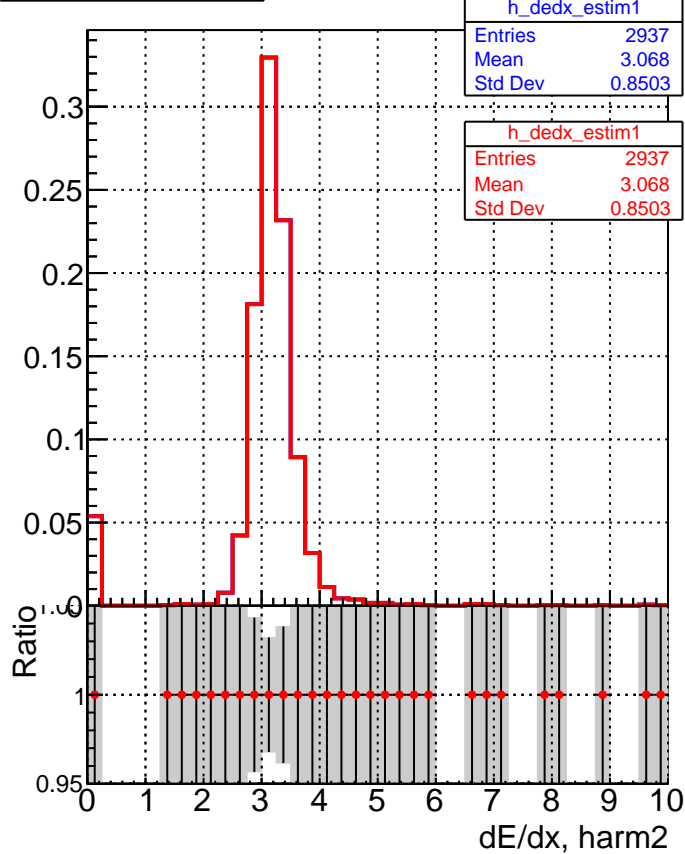

dE/dx estimator 1**dE/dx estimator 2**

■ DQM_V0001_R000000001_Global_mkFit100Timeo_RECO
● DQM_V0001_R000000001_Global_mkFit100Time_RECO