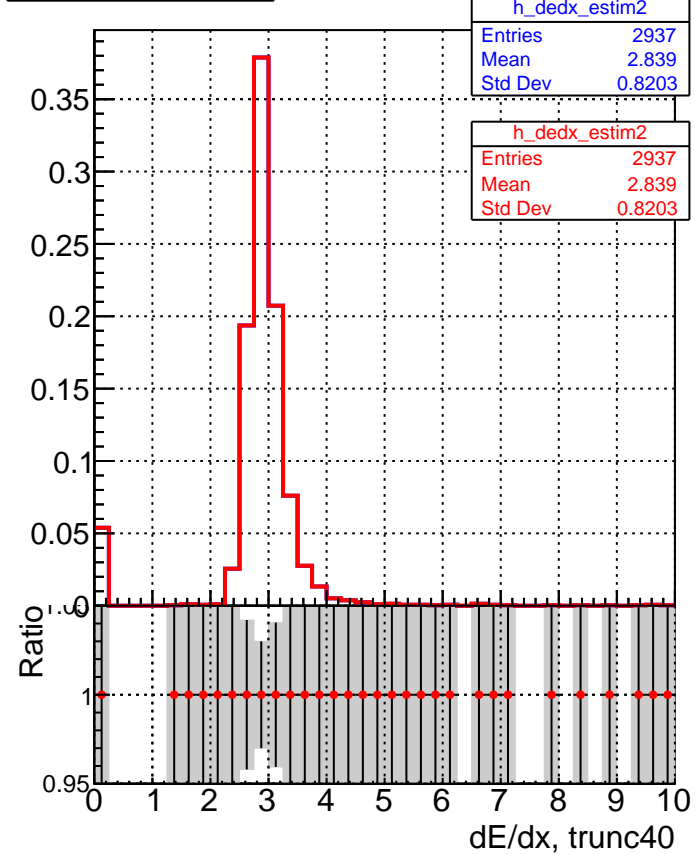

dE/dx estimator 1**dE/dx estimator 2**

■ DQM_V0001_R000000001_Global_mkFit100Timeo_RECO
● DQM_V0001_R000000001_Global_mkFit100Time_RECO