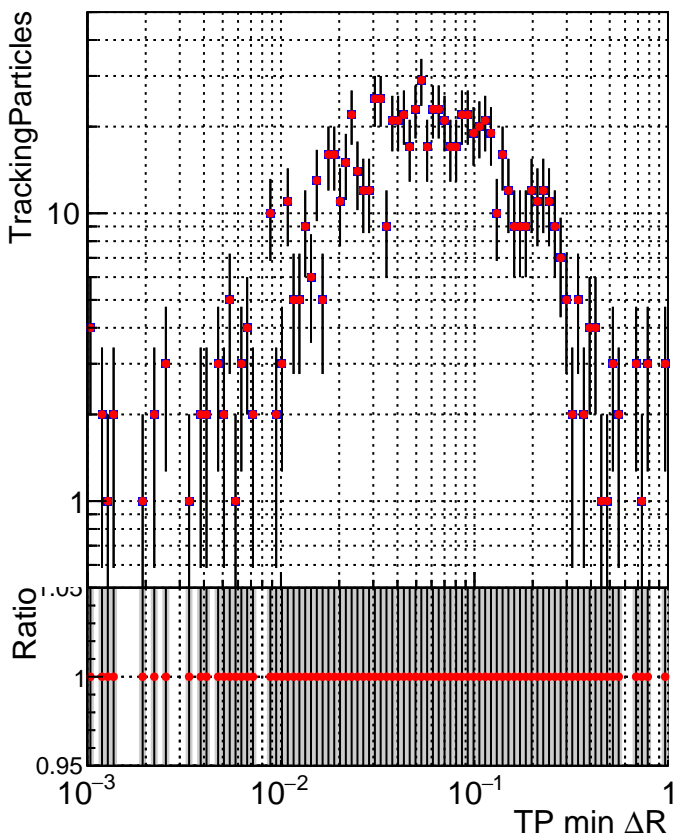

N of simulated tracks vs dR

N of associated tracks (simToReco) vs dR

N of simulated tracks

■ DQM\_V0001\_R000000001\_Global\_mkFit100Timeo\_RECO  
■ DQM\_V0001\_R000000001\_Global\_mkFit100Time\_RECO