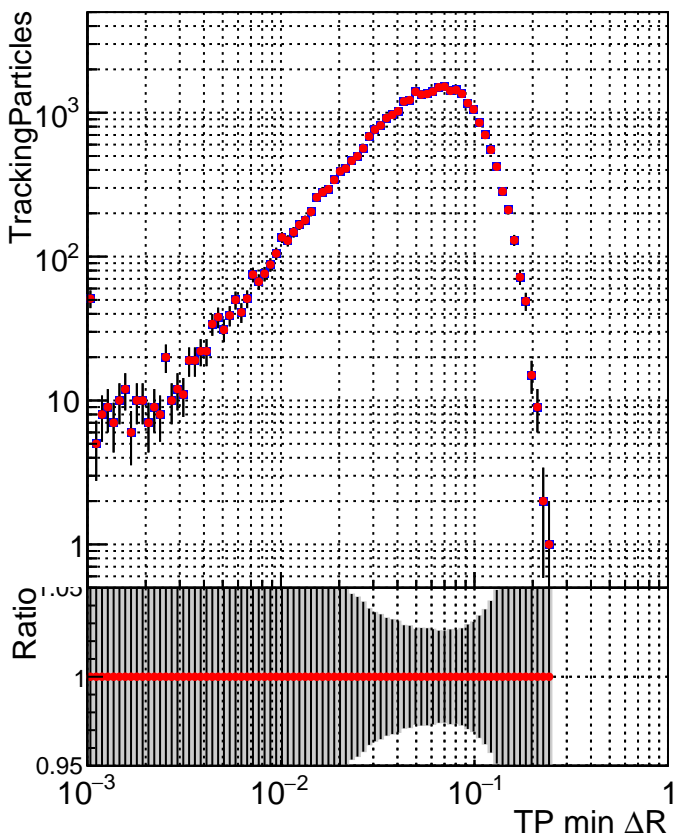

N of simulated tracks vs dR

N of associated tracks (simToReco) vs dR

N of simulated tracks

■ DQM\_V0001\_R000000001\_Global\_mkFit100Timeo\_RECO  
■ DQM\_V0001\_R000000001\_Global\_mkFit100Time\_RECO