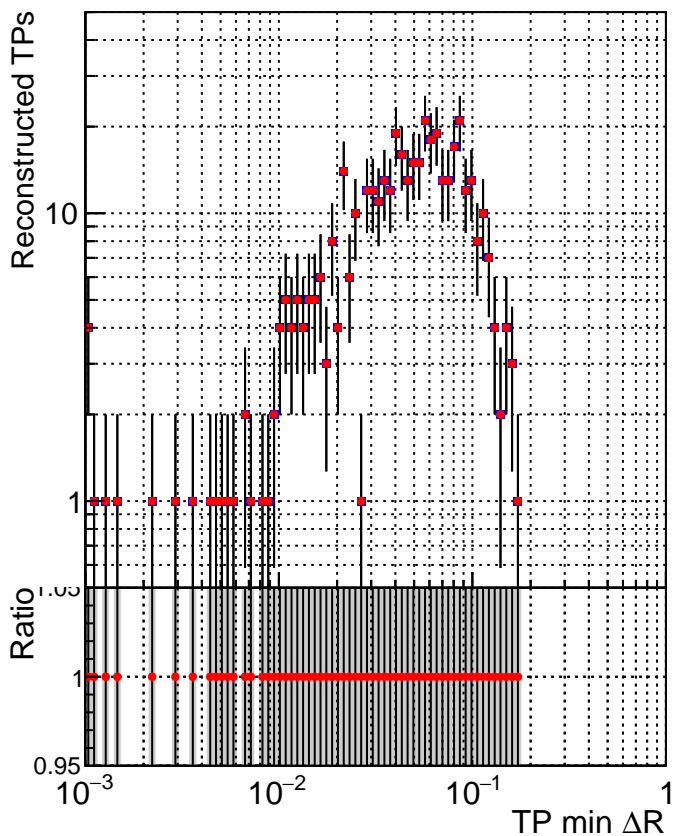

N of simulated tracks vs dR

N of associated tracks (simToReco) vs dR

N of simulated tracks

■ DQM\_V0001\_R000000001\_Global\_mkFit100Timeo\_RECO  
■ DQM\_V0001\_R000000001\_Global\_mkFit100Time\_RECO