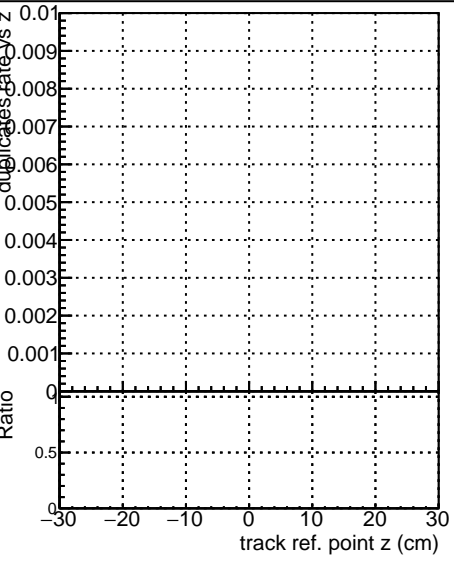

Fake rate vs vertpos**Duplicates Rate vs vertpos****Pileup rate vs vertpos**

—●— **DQM_V0001_R000000001_Global_mkFit100Timeo_RECO**
—●— **DQM_V0001_R000000001_Global_mkFit100Time_RECO**

Fake rate vs v**Fake rate vs. sim PV z****Duplicates Rate vs sim PV z****Pileup rate vs. sim PV z**