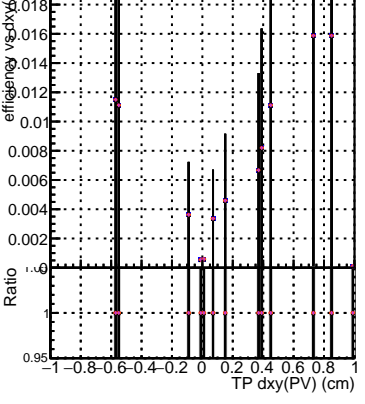

Efficiency vs Dxy(PV)

DQM_V0001	R000000001	Global_mkFit1000b_RECO
DQM_V0001	R000000001	Global_mkFit1000_RECO
DQM_V0001	R000000001	Global_mkFit1000ATime_RECO
DQM_V0001	R000000001	Global_mkFit1000CTime_RECO
DQM_V0001	R000000001	Global_mkFit1000MTime_RECO

Efficiency vs Dxy(PV)

Efficiency vs Dz(PV)

Efficiency vs Dz(PV)