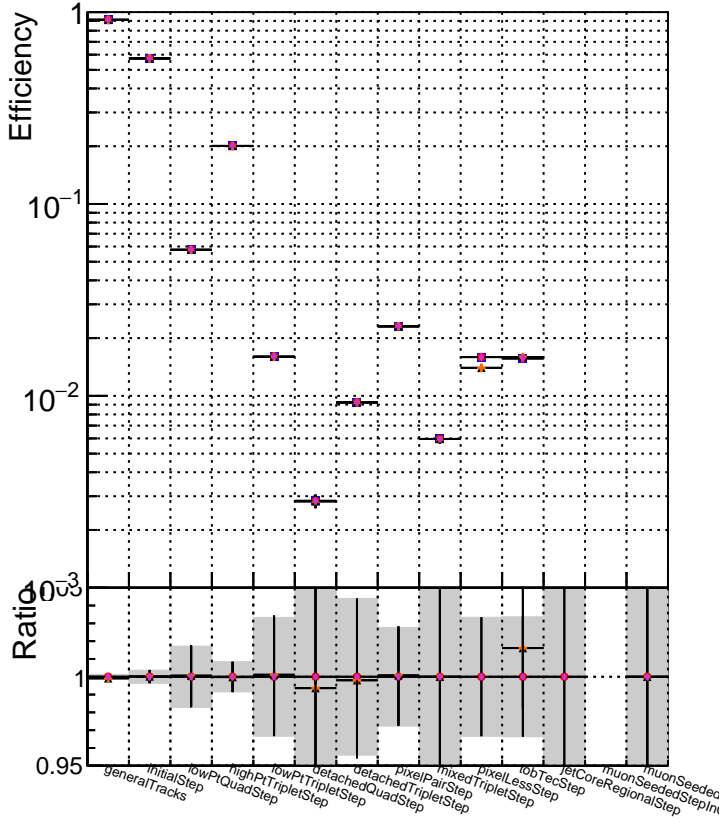

Efficiency vs collection

Fakerate vs collection

Duplicates rate vs collection

Pileup rate vs collection

■	DQM_V0001	R000000001	Global	mkFit1000o	RECO
●	DQM_V0001	R000000001	Global	mkFit1000	RECO
▲	DQM_V0001	R000000001	Global	mkFit1000ATime	RECO
▲	DQM_V0001	R000000001	Global	mkFit1000CTime	RECO
◆	DQM_V0001	R000000001	Global	mkFit1000MTime	RECO