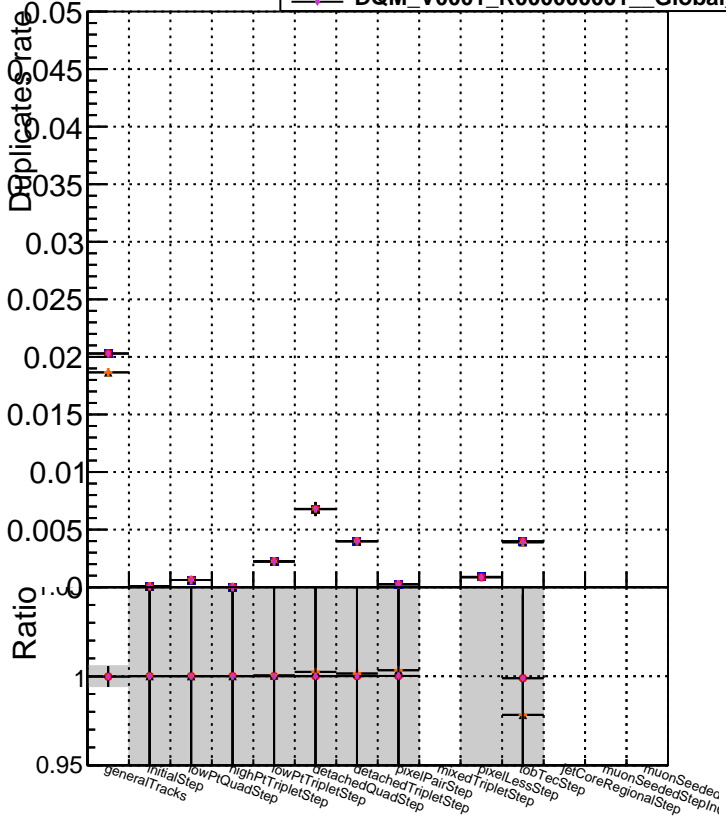

Efficiency vs collection

Fakerate vs collection

Duplicates rate vs collection

Pileup rate vs collection

■	DQM_V0001	R000000001	Global	mkFit1000o	RECO
●	DQM_V0001	R000000001	Global	mkFit1000	RECO
▲	DQM_V0001	R000000001	Global	mkFit1000ATime	RECO
▲	DQM_V0001	R000000001	Global	mkFit1000CTime	RECO
◆	DQM_V0001	R000000001	Global	mkFit1000MTime	RECO