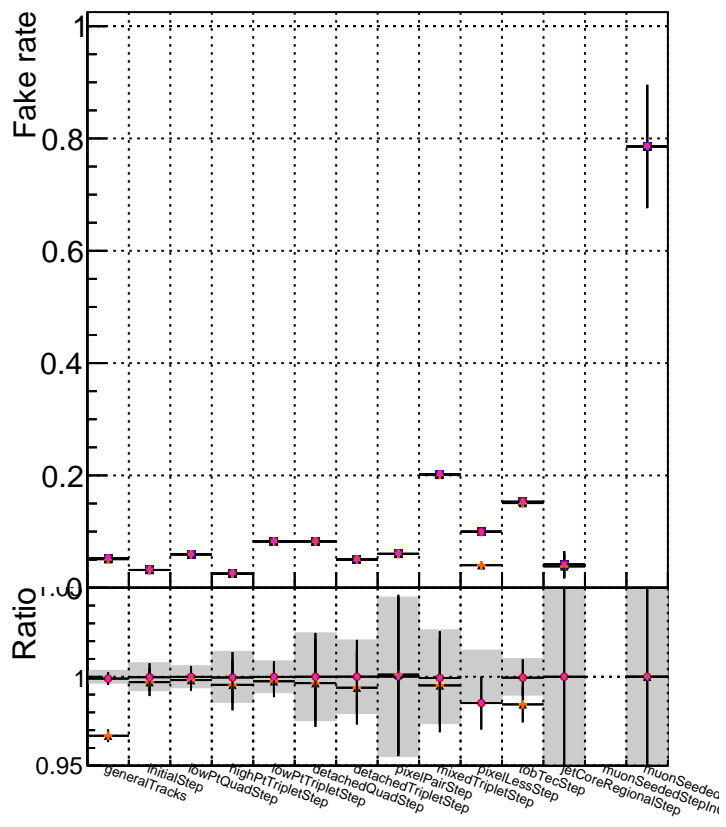

Efficiency vs collection

Fakerate vs collection

Duplicates rate vs collection

Pileup rate vs collection

■	DQM_V0001	R000000001	Global	mkFit1000o	RECO
●	DQM_V0001	R000000001	Global	mkFit1000	RECO
▲	DQM_V0001	R000000001	Global	mkFit1000ATime	RECO
▲	DQM_V0001	R000000001	Global	mkFit1000CTime	RECO
◆	DQM_V0001	R000000001	Global	mkFit1000MTime	RECO