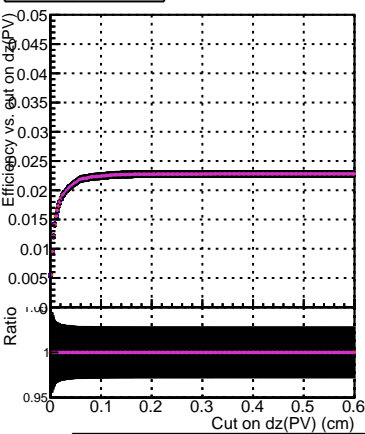

Efficiency vs. dz (PV)

Efficiency (tracking eff factorized out) vs. dz (PV)

Fake rate

- DQM_V0001 R000000001 Global mkFit1000 RECO
- DQM_V0001 R000000001 Global mkFit1000 RECO
- DQM_V0001 R000000001 Global mkFit1000ATime RECO
- DQM_V0001 R000000001 Global mkFit1000CTime RECO
- DQM_V0001 R000000001 Global mkFit1000MTime RECO