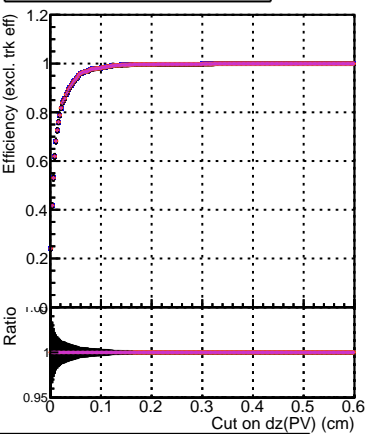

Efficiency vs. dz (PV)

Efficiency (tracking eff factorized out) vs. dz (PV)

Fake rate

- DQM_V0001 R000000001 Global mkFit1000 RECO
- DQM_V0001 R000000001 Global mkFit1000 RECO
- DQM_V0001 R000000001 Global mkFit1000ATime RECO
- DQM_V0001 R000000001 Global mkFit1000CTime RECO
- DQM_V0001 R000000001 Global mkFit1000MTime RECO