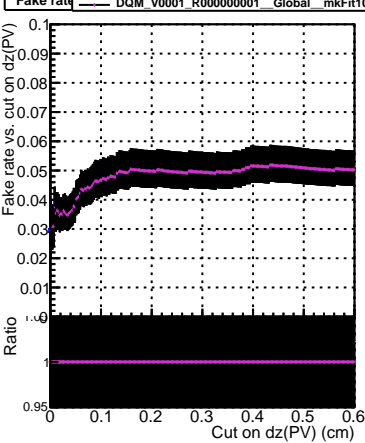

Efficiency vs. dz (PV)

Efficiency (tracking eff factorized out) vs. dz (PV)

Fake rate

- DQM_V0001 R000000001 Global mkFit1000 RECO
- DQM_V0001 R000000001 Global mkFit1000 RECO
- DQM_V0001 R000000001 Global mkFit1000ATime RECO
- DQM_V0001 R000000001 Global mkFit1000CTime RECO
- DQM_V0001 R000000001 Global mkFit1000MTime RECO