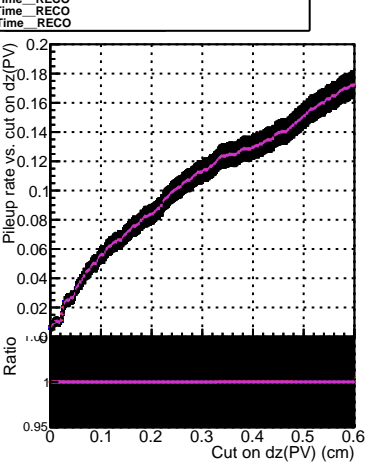

Efficiency vs. dz (PV)

Efficiency (tracking eff factorized out) vs. dz (PV)

Fake rate

- DQM_V0001 R000000001 Global mkFit1000 RECO
- DQM_V0001 R000000001 Global mkFit1000 RECO
- DQM_V0001 R000000001 Global mkFit1000ATime RECO
- DQM_V0001 R000000001 Global mkFit1000CTime RECO
- DQM_V0001 R000000001 Global mkFit1000MTime RECO