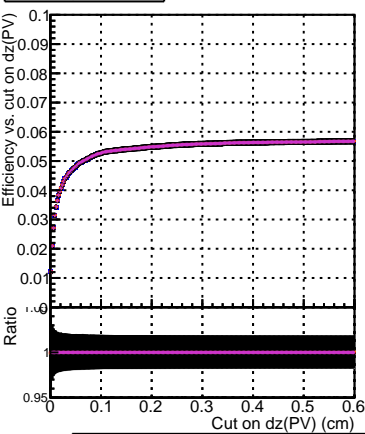

Efficiency vs. dz (PV)

Efficiency (tracking eff factorized out) vs. dz (PV)

Fake rate

—●—	DQM_V0001	R000000001	Global	mkFit1000s	RECO
—●—	DQM_V0001	R000000001	Global	mkFit1000	RECO
—●—	DQM_V0001	R000000001	Global	mkFit1000ATime	RECO
—●—	DQM_V0001	R000000001	Global	mkFit1000CTime	RECO
—●—	DQM_V0001	R000000001	Global	mkFit1000MTime	RECO