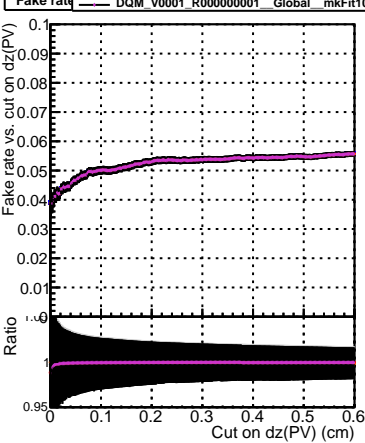

Efficiency vs. dz (PV)

Efficiency (tracking eff factorized out) vs. dz (PV)

Fake rate

—●—	DQM_V0001	R000000001	Global	mkFit1000s	RECO
—●—	DQM_V0001	R000000001	Global	mkFit1000	RECO
—●—	DQM_V0001	R000000001	Global	mkFit1000ATime	RECO
—●—	DQM_V0001	R000000001	Global	mkFit1000CTime	RECO
—●—	DQM_V0001	R000000001	Global	mkFit1000MTime	RECO