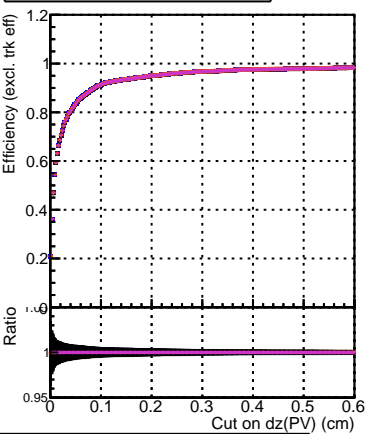

Efficiency vs. dz (PV)

Efficiency (tracking eff factorized out) vs. dz (PV)

Fake rate

—●—	DQM_V0001	R000000001	Global	mkFit1000s	RECO
—●—	DQM_V0001	R000000001	Global	mkFit1000	RECO
—●—	DQM_V0001	R000000001	Global	mkFit1000ATime	RECO
—●—	DQM_V0001	R000000001	Global	mkFit1000CTime	RECO
—●—	DQM_V0001	R000000001	Global	mkFit1000MTime	RECO