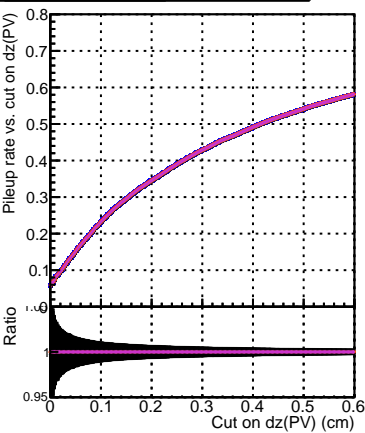

Efficiency vs. dz (PV)

Efficiency (tracking eff factorized out) vs. dz (PV)

Fake rate

—●—	DQM_V0001	R000000001	Global	mkFit1000s	RECO
—●—	DQM_V0001	R000000001	Global	mkFit1000	RECO
—●—	DQM_V0001	R000000001	Global	mkFit1000ATime	RECO
—●—	DQM_V0001	R000000001	Global	mkFit1000CTime	RECO
—●—	DQM_V0001	R000000001	Global	mkFit1000MTime	RECO