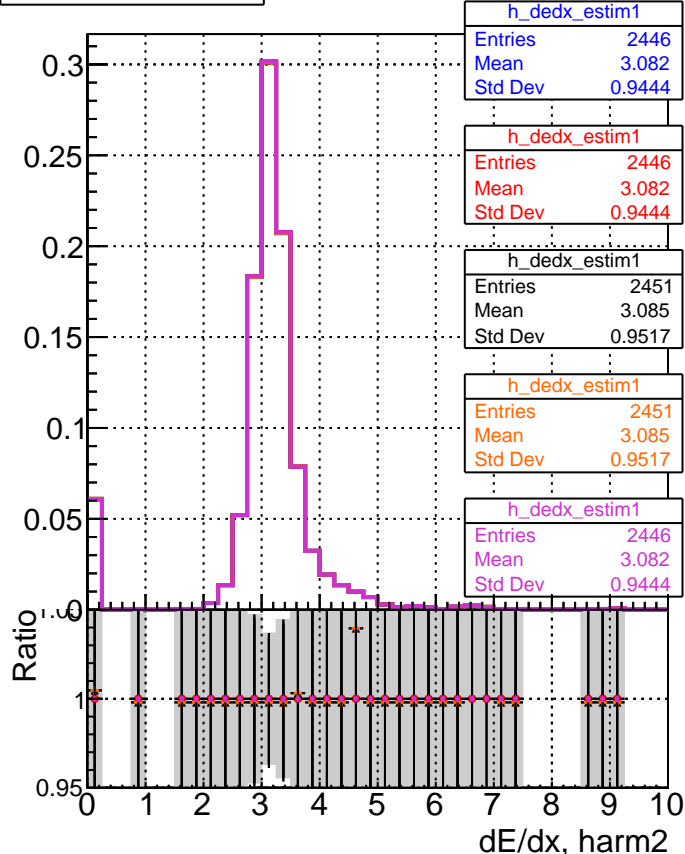

dE/dx estimator 1**dE/dx estimator 2**

DQM_V0001_R000000001_Global_mkFit1000o_RECO	Entries	2446
DQM_V0001_R000000001_Global_mkFit1000_RECO	Mean	7.587
DQM_V0001_R000000001_Global_mkFit1000ATime_RECO	Std Dev	4.752
DQM_V0001_R000000001_Global_mkFit1000CTime_RECO	Entries	2446
DQM_V0001_R000000001_Global_mkFit1000MTime_RECO	Mean	0.6316
	Std Dev	0.9237