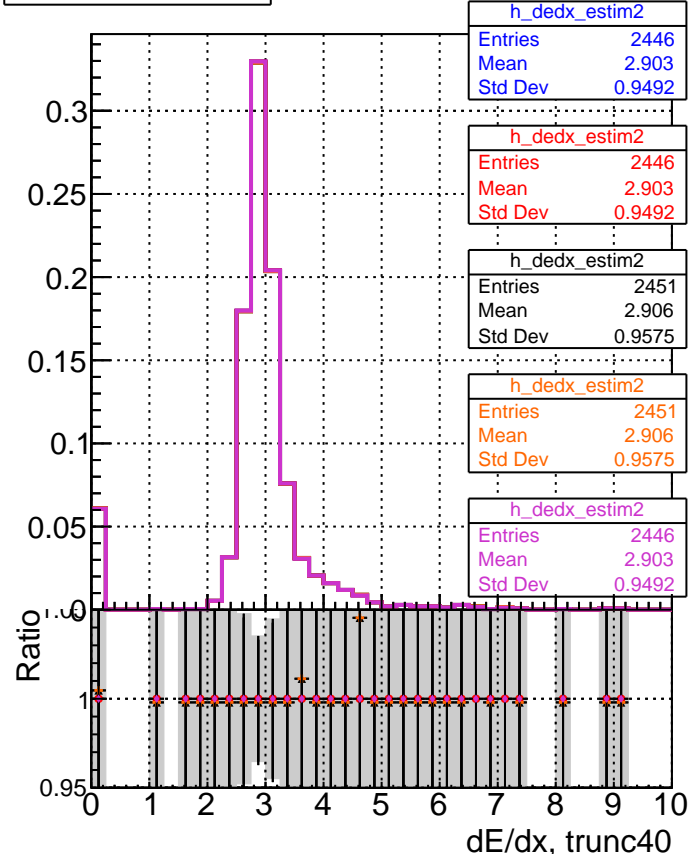

dE/dx estimator 1**dE/dx estimator 2**

DQM_V0001_R000000001_Global_mkFit1000o_RECO	Entries	2446
DQM_V0001_R000000001_Global_mkFit1000_RECO	Mean	7.587
DQM_V0001_R000000001_Global_mkFit1000ATime_RECO	Std Dev	4.752
DQM_V0001_R000000001_Global_mkFit1000CTime_RECO	Entries	2446
DQM_V0001_R000000001_Global_mkFit1000MTime_RECO	Mean	0.6316
	Std Dev	0.9237