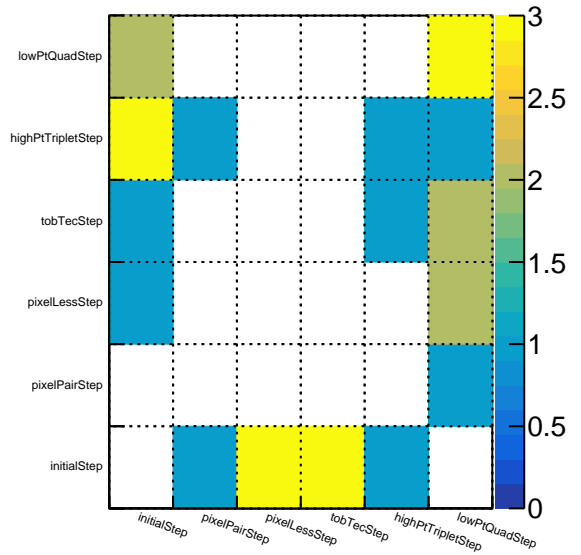

Duplicate tracks: originalAlgo vs originalAlgo

Duplicate tracks: originalAlgo vs originalAlgo

Duplicate tracks: originalAlgo vs originalAlgo

Duplicate tracks: originalAlgo vs originalAlgo

Duplicate tracks: originalAlgo vs originalAlgo