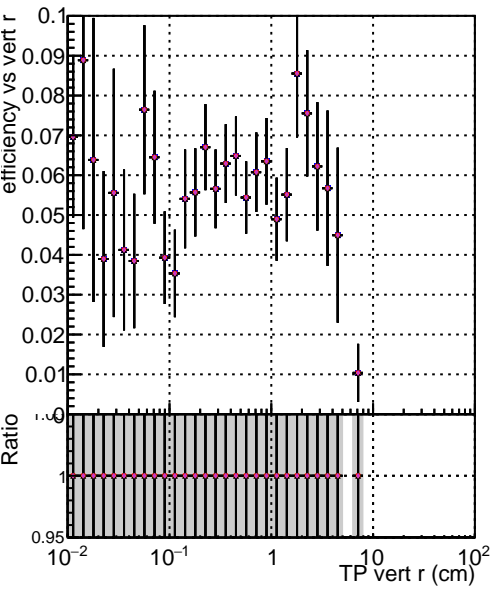

Efficiency vs vertpos

---	DQM V0001	R000000001	Global	mkFit1000	RECO
---	DQM V0001	R000000001	Global	mkFit1000	RECO
---	DQM V0001	R000000001	Global	mkFit1000	Time RECO
---	DQM V0001	R000000001	Global	mkFit1000	Time RECO
---	DQM V0001	R000000001	Global	mkFit1000	Time RECO

Efficiency

Efficiency vs. sim PV z