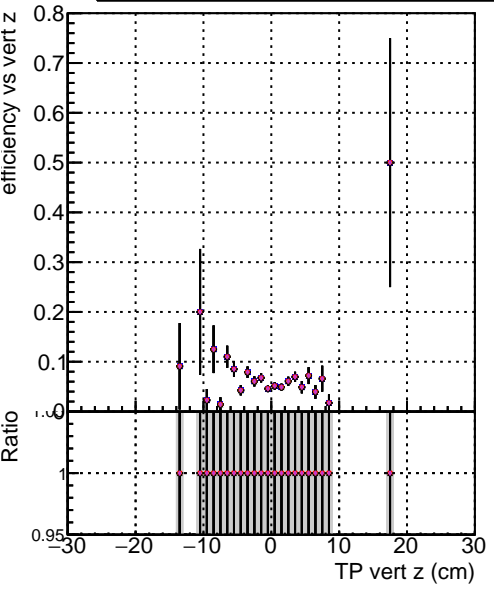

Efficiency vs vertpos

---	DQM V0001	R000000001	Global	mkFit1000	RECO
---	DQM V0001	R000000001	Global	mkFit1000	RECO
---	DQM V0001	R000000001	Global	mkFit1000	Time RECO
---	DQM V0001	R000000001	Global	mkFit1000	Time RECO
---	DQM V0001	R000000001	Global	mkFit1000	Time RECO

Efficiency

Efficiency vs. sim PV z