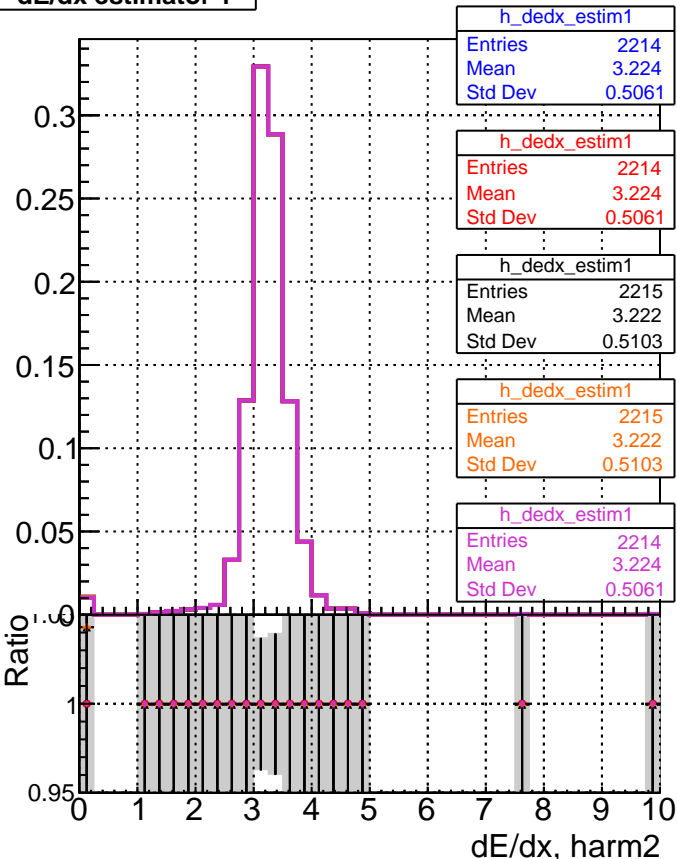

dE/dx estimator 1**dE/dx estimator 2**

■ DQM_V0001_R000000001_Global_mkFit1000o_RECO
■ DQM_V0001_R000000001_Global_mkFit1000_RECO
■ DQM_V0001_R000000001_Global_mkFit1000ATime_RECO
■ DQM_V0001_R000000001_Global_mkFit1000CTime_RECO
■ DQM_V0001_R000000001_Global_mkFit1000MTime_RECO