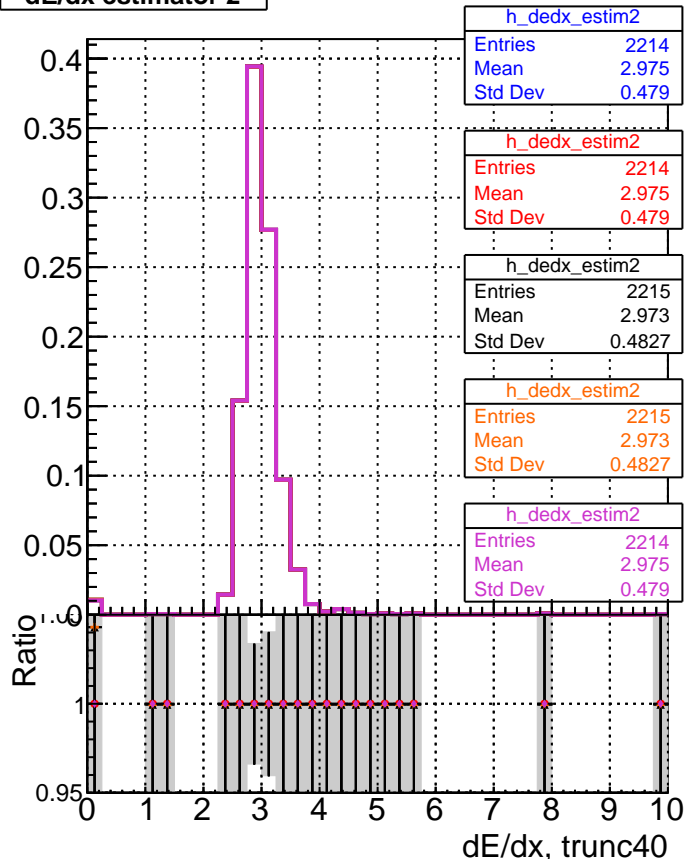

dE/dx estimator 1**dE/dx estimator 2**

■ DQM_V0001_R000000001_Global_mkFit1000o_RECO
■ DQM_V0001_R000000001_Global_mkFit1000_RECO
■ DQM_V0001_R000000001_Global_mkFit1000ATime_RECO
■ DQM_V0001_R000000001_Global_mkFit1000CTime_RECO
■ DQM_V0001_R000000001_Global_mkFit1000MTime_RECO