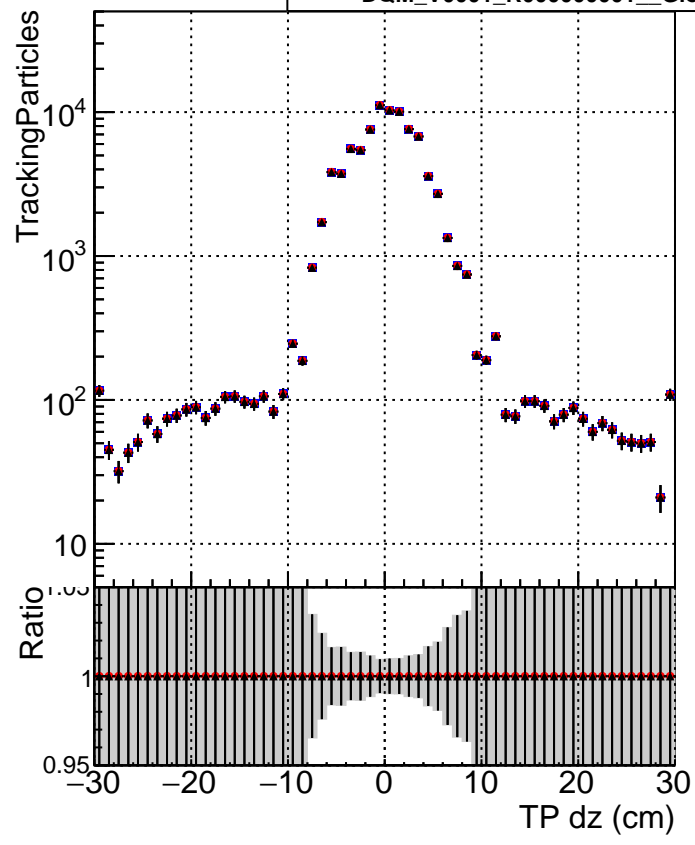

N of simulated tracks vs dxy

N of associated tracks (simToReco) vs dxy

N of simulated track

Legend:
- DQM_V0001_R000000001_Global_mkFit1000o_RECO
- DQM_V0001_R000000001_Global_mkFit1000_RECO
- DQM_V0001_R000000001_Global_mkFit1000ATime_RECO