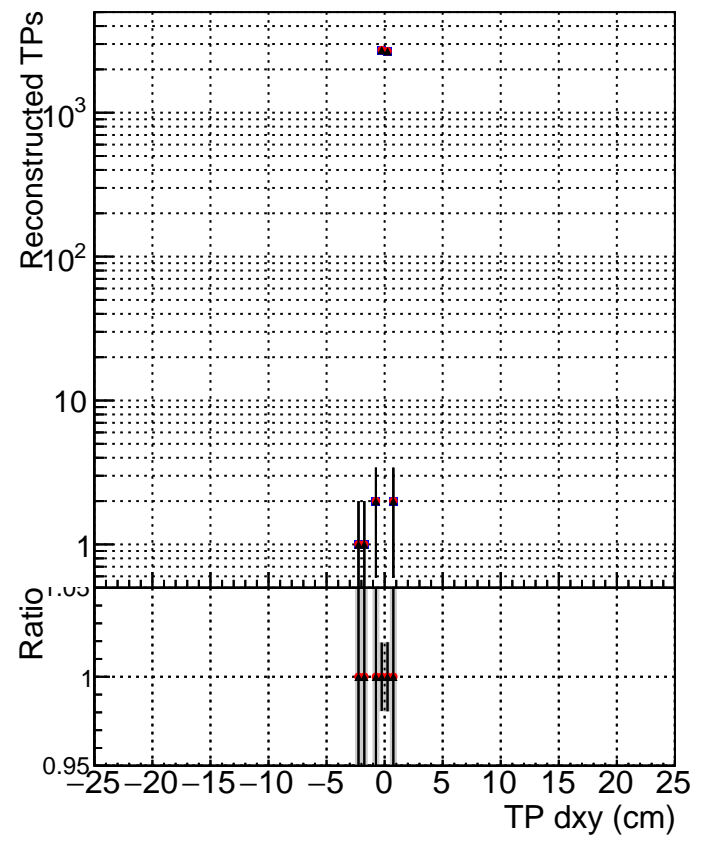

N of simulated tracks vs dxy

N of associated tracks (simToReco) vs dxy

N of simulated track

Legend:
- DQM_V0001_R000000001_Global_mkFit1000o_RECO
- DQM_V0001_R000000001_Global_mkFit1000_RECO
- DQM_V0001_R000000001_Global_mkFit1000ATime_RECO