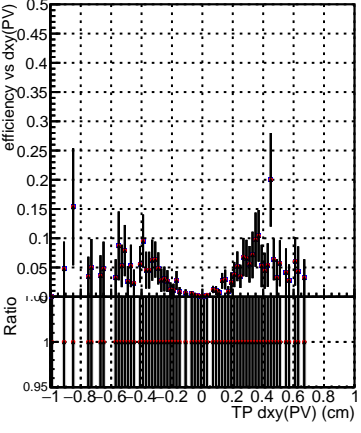

Efficiency vs Dxy(PV)**fake+duplicates vs dxy(PV)****Efficiency****Efficiency vs Dz(PV)****fake+duplicates vs dz(PV)****Efficiency vs Dz(PV)****fake+duplicates vs dz(PV)**

—●— DQM_V0001_R000000001_Global_mkFit1000o_RECO
—●— DQM_V0001_R000000001_Global_mkFit1000_RECO
—●— DQM_V0001_R000000001_Global_mkFit1000ATime_RECO