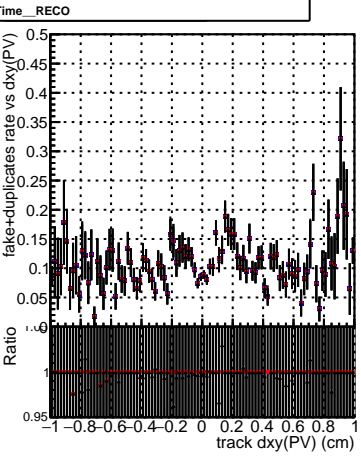

Efficiency vs Dxy(PV)**fake+duplicates vs dxy(PV)****Efficiency****Efficiency vs Dz(PV)****fake+duplicates vs dz(PV)****Efficiency vs Dz(PV)****fake+duplicates vs dz(PV)**

—●— DQM_V0001_R000000001_Global_mkFit1000o_RECO
—●— DQM_V0001_R000000001_Global_mkFit1000_RECO
—●— DQM_V0001_R000000001_Global_mkFit1000ATime_RECO