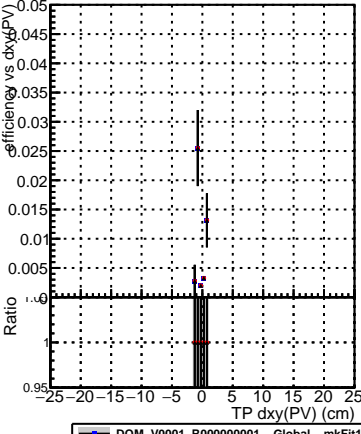

Efficiency vs Dxy(PV)**fake+duplicates vs dxy(PV)****Efficiency****Efficiency vs Dz(PV)****fake+duplicates vs dz(PV)****Efficiency vs Dz(PV)****fake+duplicates vs dz(PV)**

—●— DQM_V0001_R000000001_Global_mkFit1000o_RECO
—●— DQM_V0001_R000000001_Global_mkFit1000_RECO
—●— DQM_V0001_R000000001_Global_mkFit1000ATime_RECO