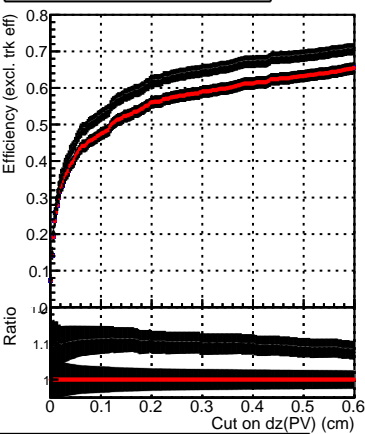

Efficiency vs. dz (PV)

Efficiency (tracking eff factorized out) vs. dz (PV)

Fake rate

— DQM_V0001_R000000001_Global_mkFit1000o_RECO
 — DQM_V0001_R000000001_Global_mkFit1000_RECO
 — DQM_V0001_R000000001_Global_mkFit1000ATime_RECO