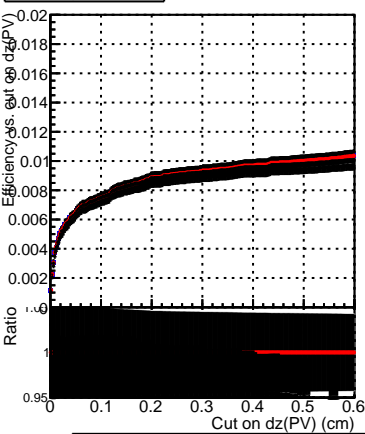

Efficiency vs. dz (PV)

Efficiency (tracking eff factorized out) vs. dz (PV)

Fake rate

— DQM_V0001_R000000001_Global_mkFit1000o_RECO
 — DQM_V0001_R000000001_Global_mkFit1000_RECO
 — DQM_V0001_R000000001_Global_mkFit1000ATime_RECO