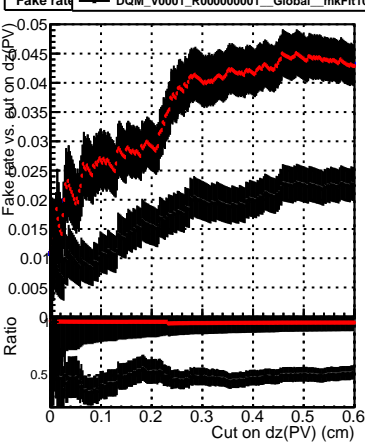

Efficiency vs. dz (PV)

Efficiency (tracking eff factorized out) vs. dz (PV)

Fake rate

— DQM_V0001_R000000001_Global_mkFit1000o_RECO
 — DQM_V0001_R000000001_Global_mkFit1000_RECO
 — DQM_V0001_R000000001_Global_mkFit1000ATime_RECO