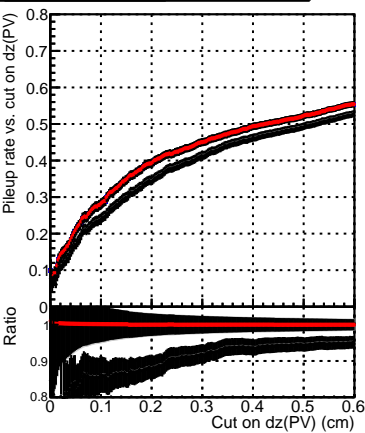

Efficiency vs. dz (PV)

Efficiency (tracking eff factorized out) vs. dz (PV)

Fake rate

— DQM_V0001_R000000001_Global_mkFit1000o_RECO
 — DQM_V0001_R000000001_Global_mkFit1000_RECO
 — DQM_V0001_R000000001_Global_mkFit1000ATime_RECO