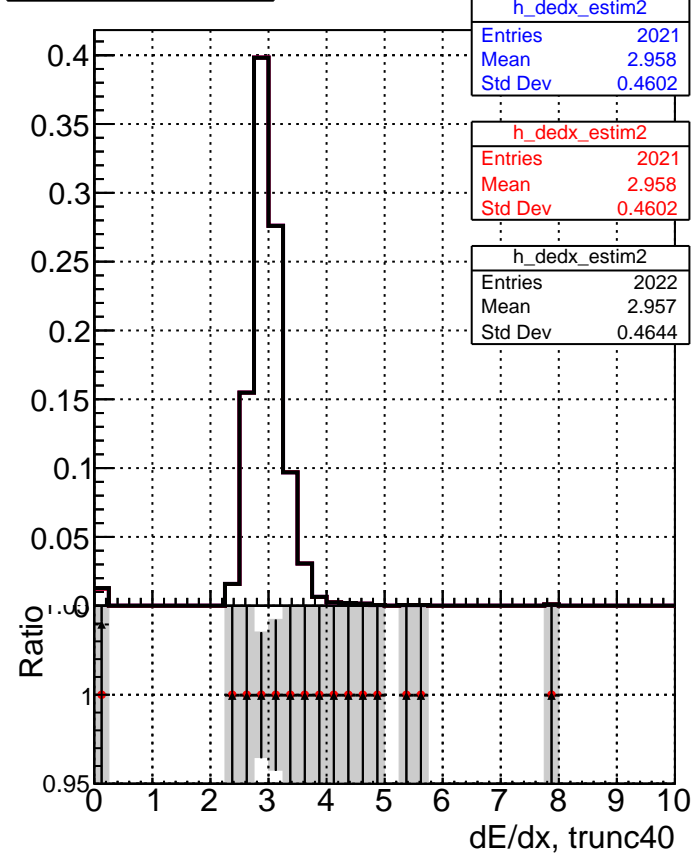

dE/dx estimator 1

dE/dx estimator 2

■ DQM_V0001_R000000001_Global_mkFit1000o_RECO
● DQM_V0001_R000000001_Global_mkFit1000_RECO
▲ DQM_V0001_R000000001_Global_mkFit1000ATime_RECO