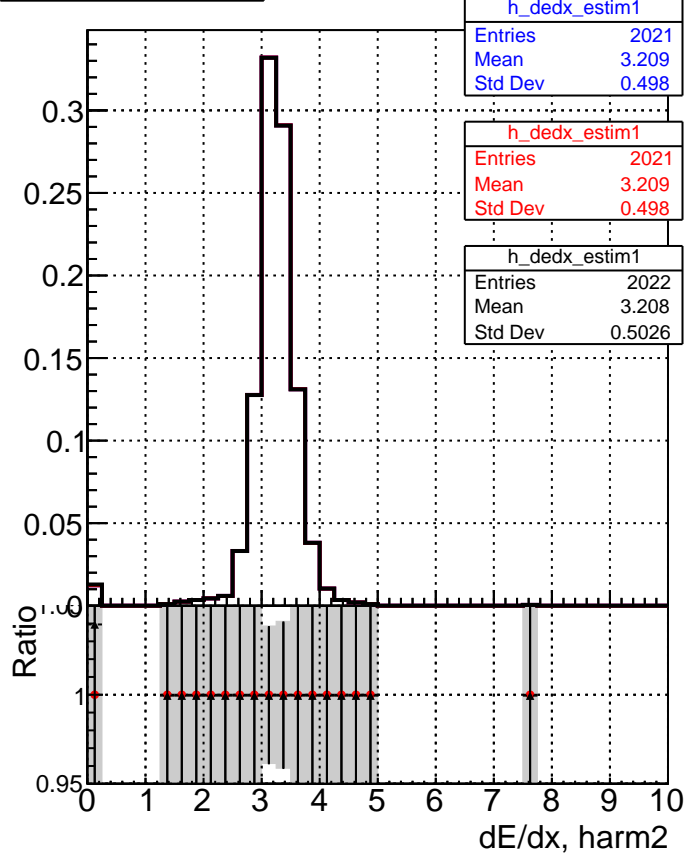

dE/dx estimator 1

dE/dx estimator 2

■ DQM_V0001_R000000001_Global_mkFit1000o_RECO
● DQM_V0001_R000000001_Global_mkFit1000_RECO
▲ DQM_V0001_R000000001_Global_mkFit1000ATime_RECO