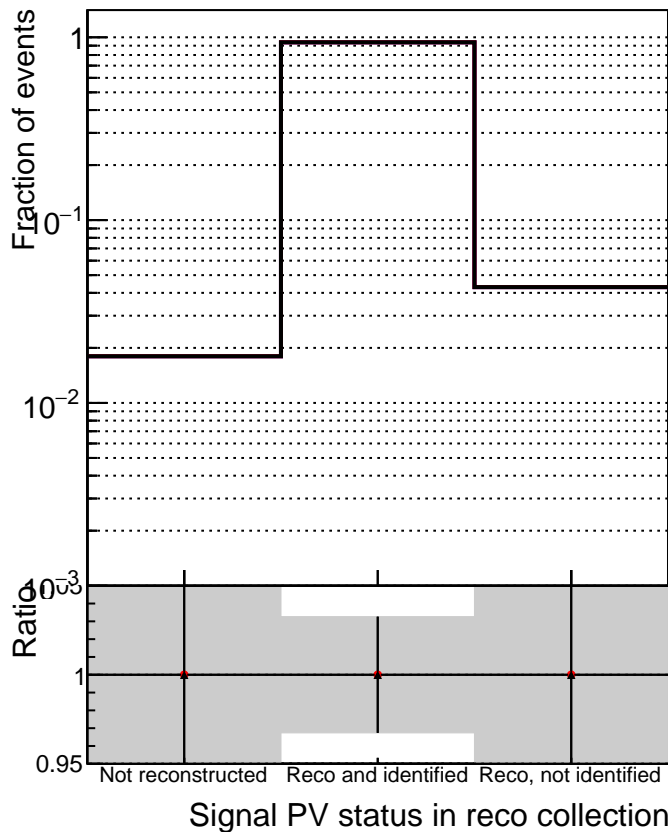

TruePVLocationIndexInRecoVertexCollectionCumulative

TruePVLocationIndexInRecoVertexCollection

■ DQM_V0001_R000000001_Global_mkFit1000o_RECO
● DQM_V0001_R000000001_Global_mkFit1000_RECO
▲ DQM_V0001_R000000001_Global_mkFit1000ATime_RECO