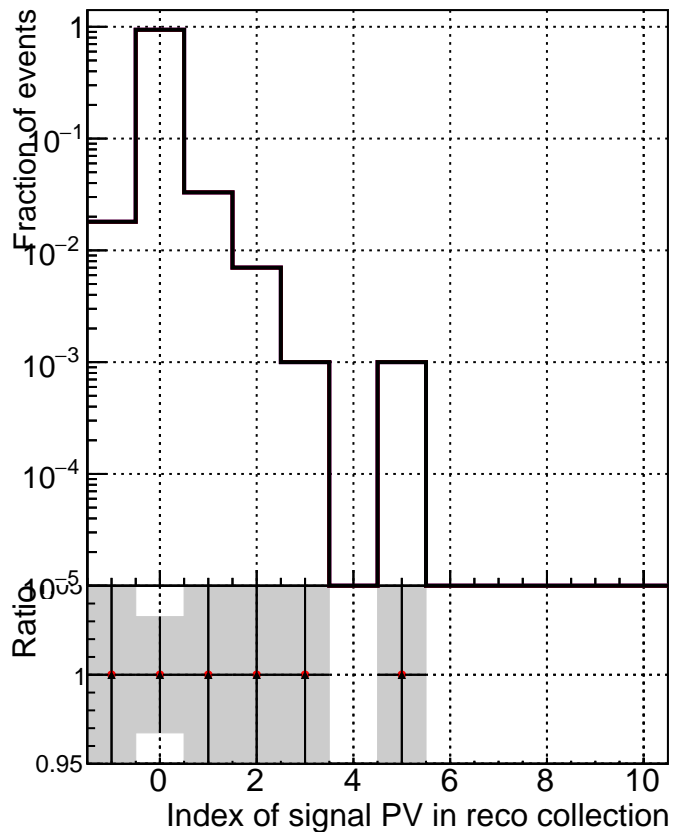

TruePVLocationIndexInRecoVertexCollectionCumulative

TruePVLocationIndexInRecoVertexCollection

■ DQM_V0001_R000000001_Global_mkFit1000o_RECO
● DQM_V0001_R000000001_Global_mkFit1000_RECO
▲ DQM_V0001_R000000001_Global_mkFit1000ATime_RECO