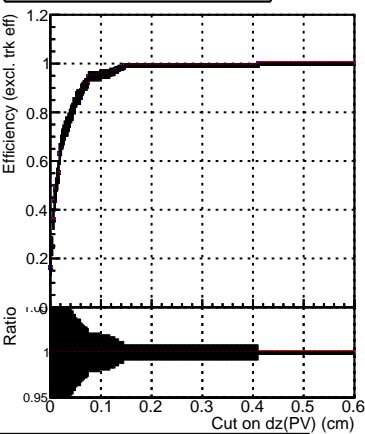

Efficiency vs. dz (PV)

Efficiency (tracking eff factorized out) vs. dz (PV)

- DQM_V0001_R000000001_Global_mkFit1000o_RECO
- DQM_V0001_R000000001_Global_mkFit1000_RECO
- DQM_V0001_R000000001_Global_mkFit1000ATime_RECO