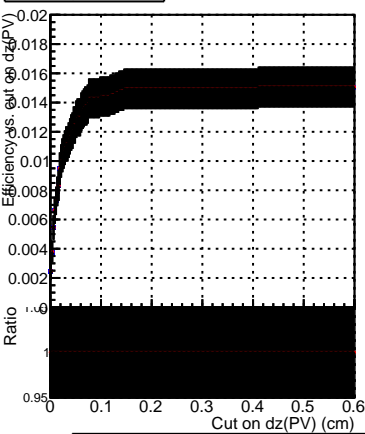

Efficiency vs. dz (PV)

Efficiency (tracking eff factorized out) vs. dz (PV)

- DQM_V0001_R000000001_Global_mkFit1000o_RECO
- DQM_V0001_R000000001_Global_mkFit1000_RECO
- DQM_V0001_R000000001_Global_mkFit1000ATime_RECO