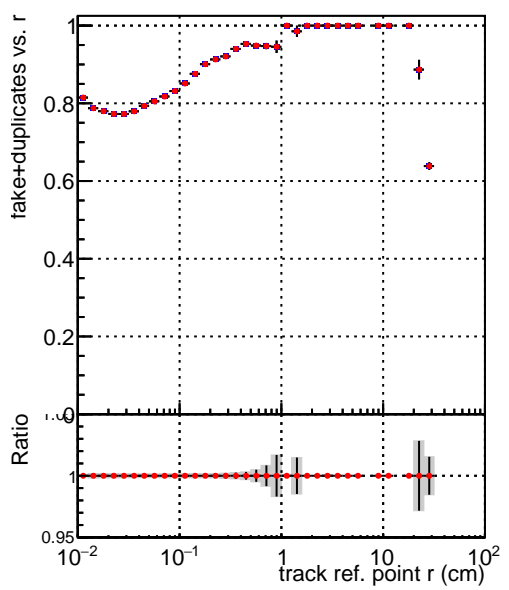

Efficiency vs vertpos**fake+duplicates vs vert r**
Efficiency vs vert z
 — DQM_V0001_R000000001_Global_mkFit1000o_RECO
 — DQM_V0001_R000000001_Global_mkFit1000o_RECO
**Efficiency vs. sim PV z****fake+duplicates vs Sim. PV z**