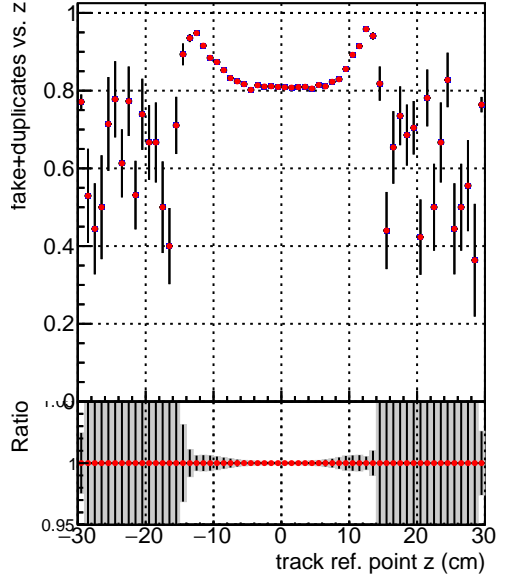

Efficiency vs vertpos**fake+duplicates vs vert r**
Efficiency vs vert z
 — DQM_V0001_R000000001_Global_mkFit1000o_RECO
 — DQM_V0001_R000000001_Global_mkFit1000o_RECO
**Efficiency vs. sim PV z****fake+duplicates vs Sim. PV z**