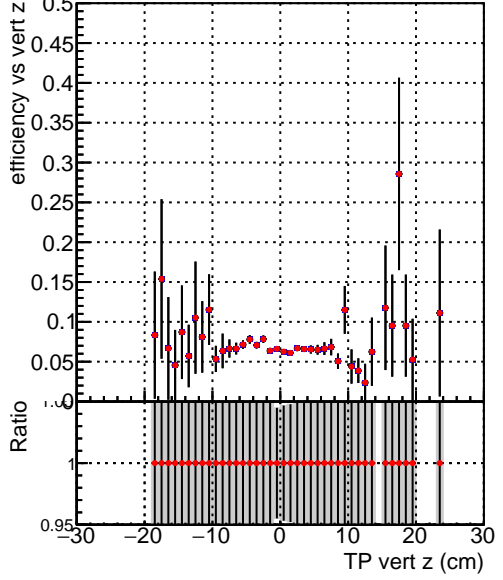

Efficiency vs vertpos**fake+duplicates vs vert r**
Efficiency vs vert z
 — DQM_V0001_R000000001_Global_mkFit1000o_RECO
 — DQM_V0001_R000000001_Global_mkFit1000o_RECO
**Efficiency vs. sim PV z****fake+duplicates vs Sim. PV z**