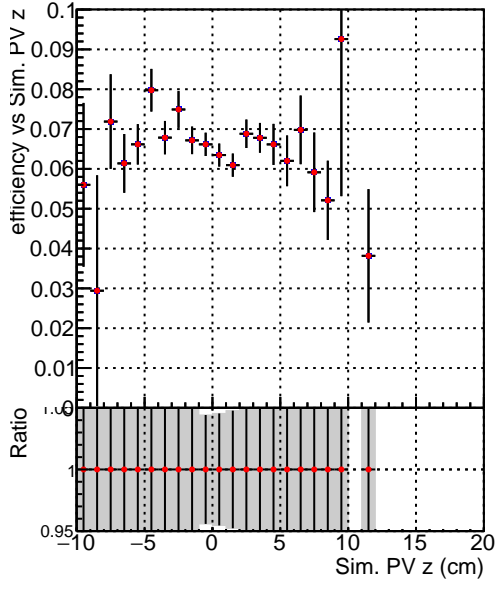

Efficiency vs vertpos**fake+duplicates vs vert r**
Efficiency vs vert z
 — DQM_V0001_R000000001_Global_mkFit1000o_RECO
 — DQM_V0001_R000000001_Global_mkFit1000o_RECO
**Efficiency vs. sim PV z****fake+duplicates vs Sim. PV z**