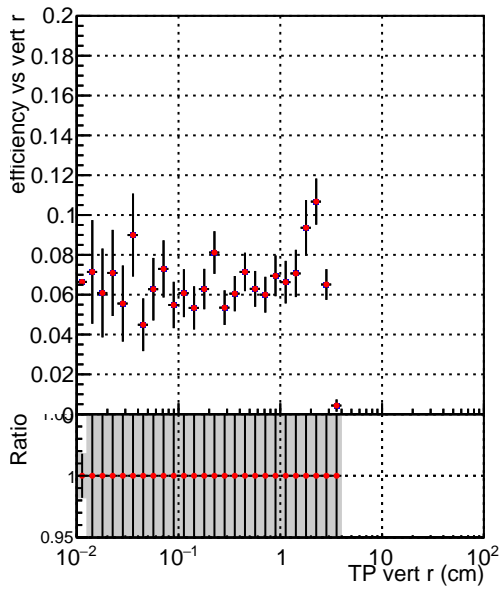

Efficiency vs vertpos**fake+duplicates vs vert r**
Efficiency vs vert z
 — DQM_V0001_R000000001_Global_mkFit1000o_RECO
 — DQM_V0001_R000000001_Global_mkFit1000o_RECO
**Efficiency vs. sim PV z****fake+duplicates vs Sim. PV z**