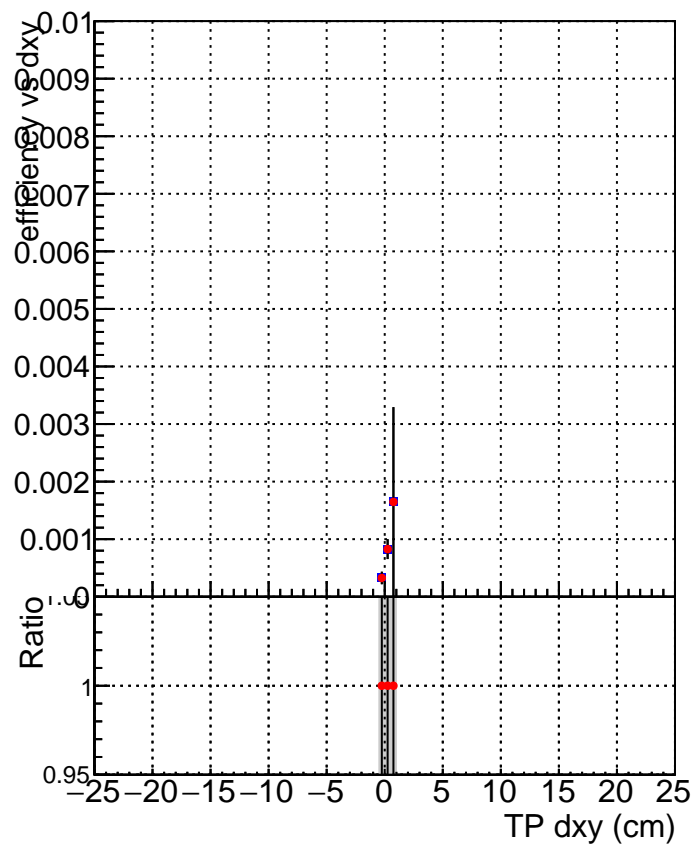

Efficiency vs Dxy

fake+duplicates vs dxy

Efficiency vs Dz

Legend for Efficiency vs Dz plots:

- Blue square: DQM_V0001_R000000001_Global_mkFit1000o_RECO
- Red circle: DQM_V0001_R000000001_Global_mkFit1000_RECO