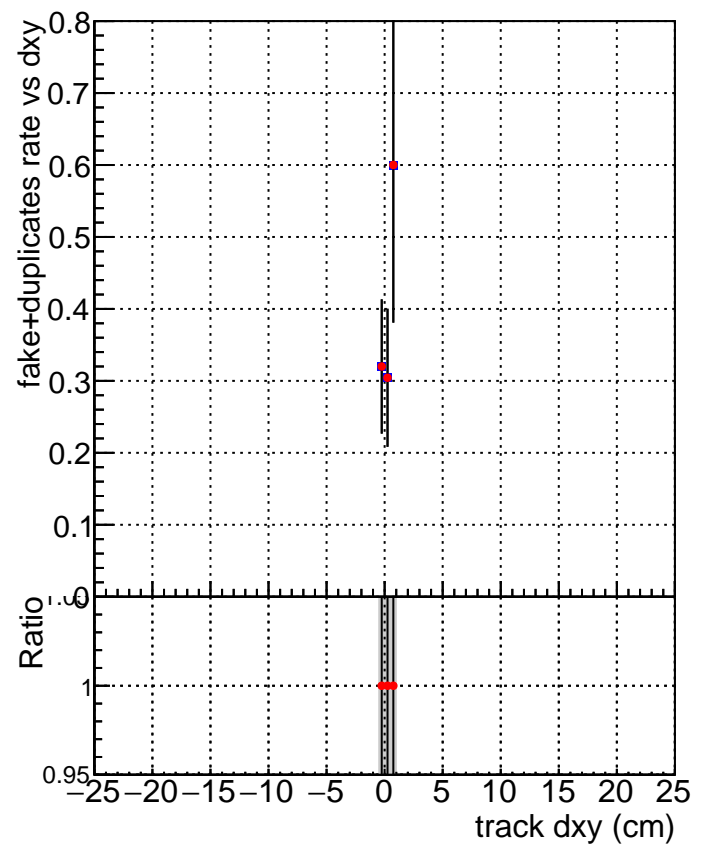

Efficiency vs Dxy

fake+duplicates vs dxy

Efficiency vs Dz

Legend for Efficiency vs Dz plots:

- Blue square: DQM_V0001_R000000001_Global_mkFit1000o_RECO
- Red circle: DQM_V0001_R000000001_Global_mkFit1000_RECO