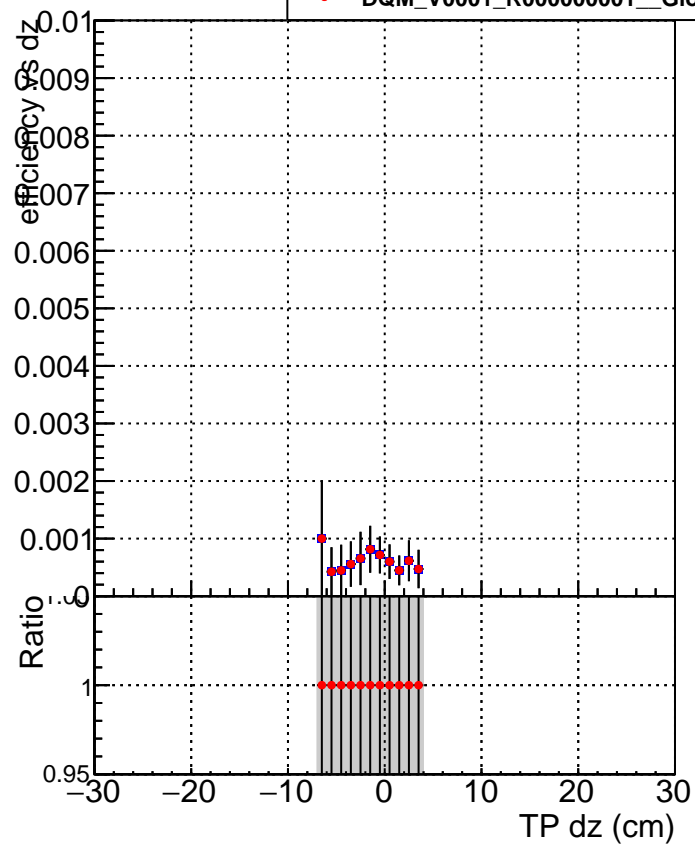

Efficiency vs Dxy

fake+duplicates vs dxy

Efficiency vs Dz

Legend for Efficiency vs Dz plots:

- Blue square: DQM_V0001_R000000001_Global_mkFit1000o_RECO
- Red circle: DQM_V0001_R000000001_Global_mkFit1000_RECO