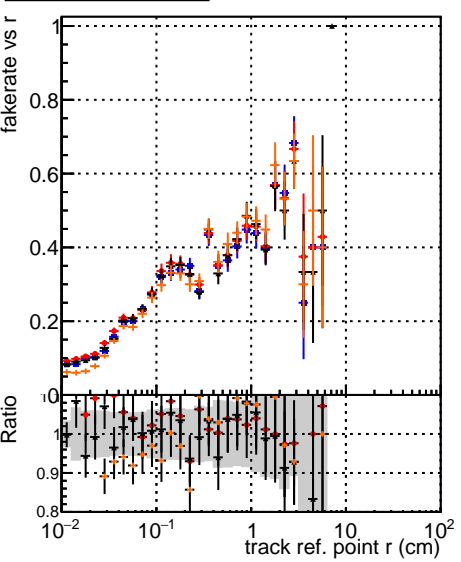

Fake rate vs vertpos**Duplicates Rate vs vertpos****Pileup rate vs vertpos**

—●— DGM original step2 ttbar phase1-newgeom
—●— DGM pixel CPE template step2 ttbar phase1-newgeom
—●— DGM pixel CPE template ChiSquare step2 ttbar phase1-newgeom
—●— DGM pixel CPE template ChiSquare test

Fake rate vs v**Duplicates Rate vs v****Pileup rate vs v****Fake rate vs. sim PV z****Duplicates Rate vs sim PV z****Pileup rate vs. sim PV z**