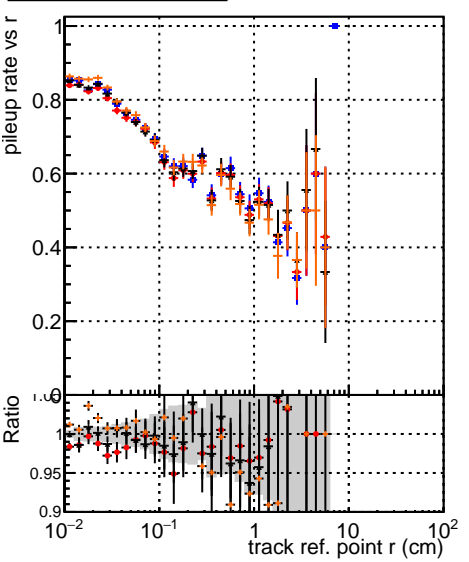

Fake rate vs vertpos**Duplicates Rate vs vertpos****Pileup rate vs vertpos**

—●— DGM original step2 ttbar phase1-newgeom
—●— DGM pixel CPE template step2 ttbar phase1-newgeom
—●— DGM pixel CPE template ChiSquare step2 ttbar phase1-newgeom
—●— DGM pixel CPE template ChiSquare test

Fake rate vs v**Duplicates Rate vs v****Pileup rate vs v****Fake rate vs. sim PV z****Duplicates Rate vs sim PV z****Pileup rate vs. sim PV z**