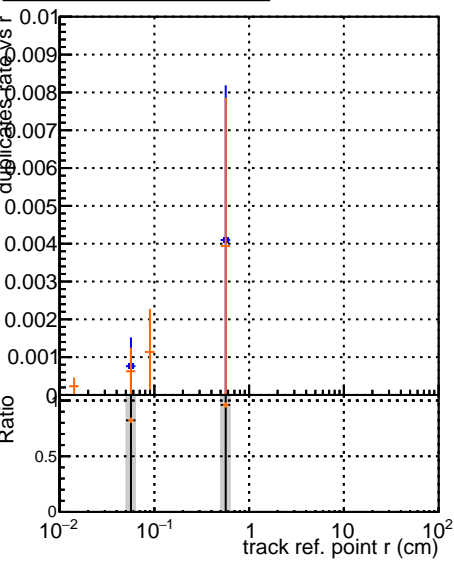

Fake rate vs vertpos**Duplicates Rate vs vertpos****Pileup rate vs vertpos**

—●— DGM original step2 ttbar phase1-newgeom
—●— DGM pixel CPE template step2 ttbar phase1-newgeom
—●— DGM pixel CPE template ChiSquare step2 ttbar phase1-newgeom
—●— DGM pixel CPE template ChiSquare test

Fake rate vs v**Duplicates Rate vs v****Pileup rate vs v****Fake rate vs. sim PV z****Duplicates Rate vs sim PV z****Pileup rate vs. sim PV z**