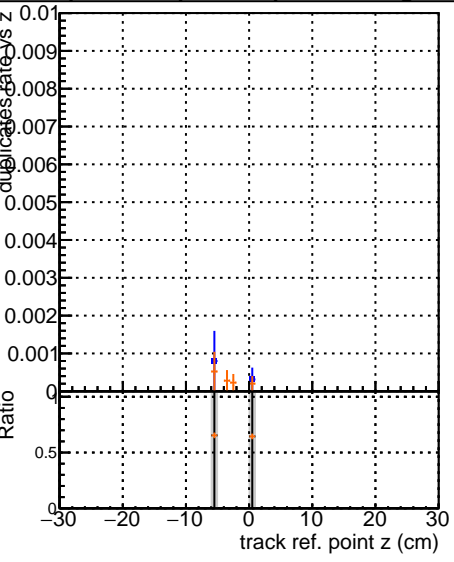

Fake rate vs vertpos**Duplicates Rate vs vertpos****Pileup rate vs vertpos**

—●— DGM original step2 ttbar phase1-newgeom
—●— DGM pixel CPE template step2 ttbar phase1-newgeom
—●— DGM pixel CPE template ChiSquare step2 ttbar phase1-newgeom
—●— DGM pixel CPE template ChiSquare test

Fake rate vs v**Duplicates Rate vs v****Pileup rate vs v****Fake rate vs. sim PV z****Duplicates Rate vs sim PV z****Pileup rate vs. sim PV z**