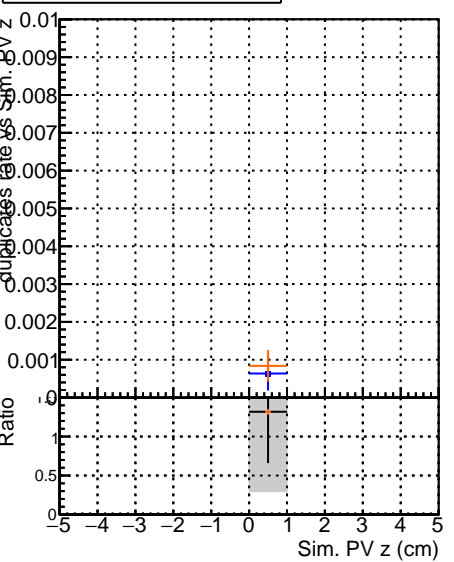

Fake rate vs vertpos**Duplicates Rate vs vertpos****Pileup rate vs vertpos**

—●— DGM original step2 ttbar phase1-newgeom
—●— DGM pixel CPE template step2 ttbar phase1-newgeom
—●— DGM pixel CPE template ChiSquare step2 ttbar phase1-newgeom
—●— DGM pixel CPE template ChiSquare test

Fake rate vs v**Duplicates Rate vs v****Pileup rate vs v****Fake rate vs. sim PV z****Duplicates Rate vs sim PV z****Pileup rate vs. sim PV z**