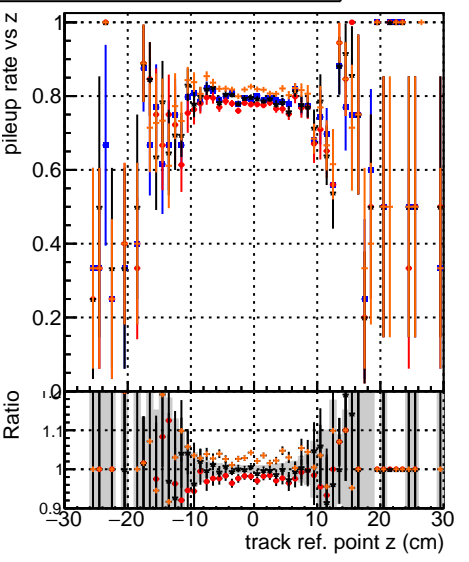

Fake rate vs vertpos**Duplicates Rate vs vertpos****Pileup rate vs vertpos**

—●— DGM original step2 ttbar phase1-newgeom
—●— DGM pixel CPE template step2 ttbar phase1-newgeom
—●— DGM pixel CPE template ChiSquare step2 ttbar phase1-newgeom
—●— DGM pixel CPE template ChiSquare test

Fake rate vs v**Duplicates Rate vs v****Pileup rate vs v****Fake rate vs. sim PV z****Duplicates Rate vs sim PV z****Pileup rate vs. sim PV z**