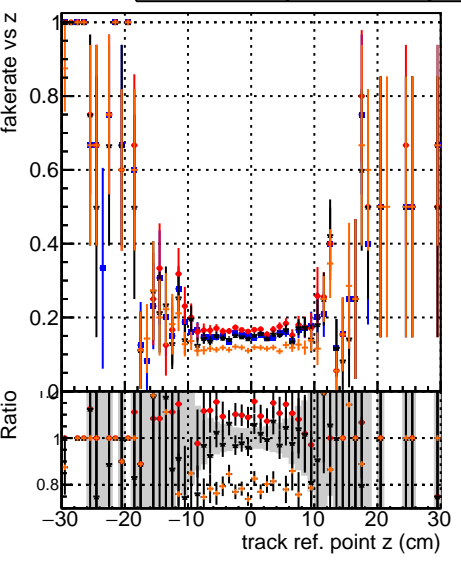

Fake rate vs vertpos**Duplicates Rate vs vertpos****Pileup rate vs vertpos**

—●— DGM original step2 ttbar phase1-newgeom
—●— DGM pixel CPE template step2 ttbar phase1-newgeom
—●— DGM pixel CPE template ChiSquare step2 ttbar phase1-newgeom
—●— DGM pixel CPE template ChiSquare test

Fake rate vs v**Duplicates Rate vs v****Pileup rate vs v****Fake rate vs. sim PV z****Duplicates Rate vs sim PV z****Pileup rate vs. sim PV z**