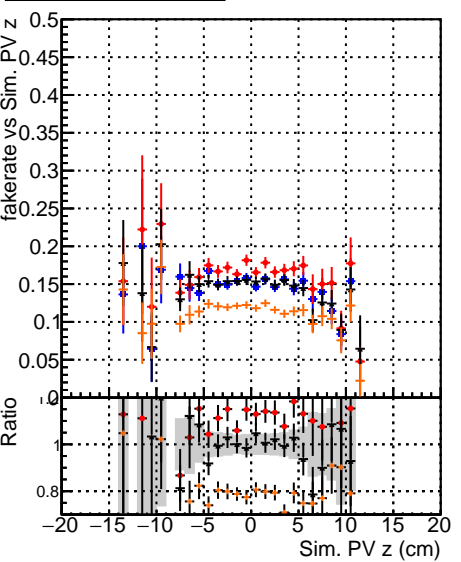

Fake rate vs vertpos**Duplicates Rate vs vertpos****Pileup rate vs vertpos**

—●— DGM original step2 ttbar phase1-newgeom
—●— DGM pixel CPE template step2 ttbar phase1-newgeom
—●— DGM pixel CPE template ChiSquare step2 ttbar phase1-newgeom
—●— DGM pixel CPE template ChiSquare test

Fake rate vs v**Duplicates Rate vs v****Pileup rate vs v****Fake rate vs. sim PV z****Duplicates Rate vs sim PV z****Pileup rate vs. sim PV z**