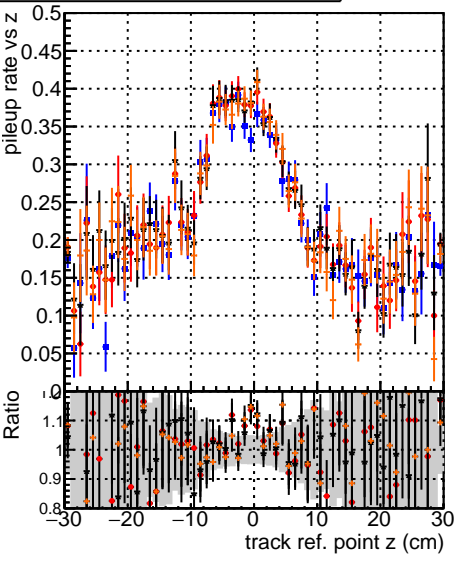

Fake rate vs vertpos**Duplicates Rate vs vertpos****Pileup rate vs vertpos**

— DQM original step2 ttbar phase1-newgeom
— DQM pixel CPE Template step2 ttbar phase1-newgeom
— DQM pixel CPE Template ChiSquare5 step2 ttbar phase1-newgeom
— DQM pixel CPE Template ChiSquare5 step2 ttbar phase1-newgeom test

Fake rate vs v**Duplicates Rate vs v****Pileup rate vs v****Fake rate vs. sim PV z****Duplicates Rate vs sim PV z****Pileup rate vs. sim PV z**