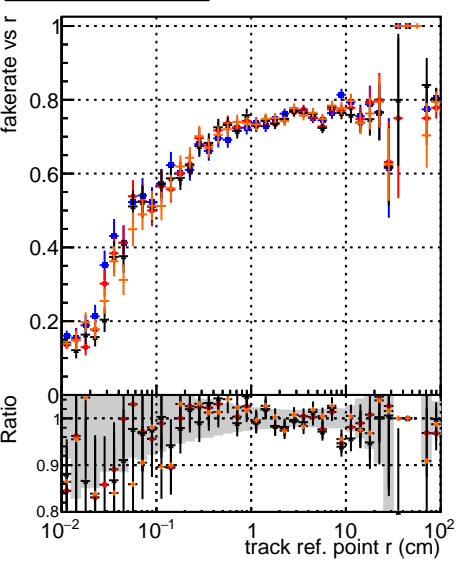

Fake rate vs vertpos**Duplicates Rate vs vertpos****Pileup rate vs vertpos**

— DQM original step2 ttbar phase1-newgeom
— DQM pixel CPE Template step2 ttbar phase1-newgeom
— DQM pixel CPE Template ChiSquare5 step2 ttbar phase1-newgeom
— DQM pixel CPE Template ChiSquare5 step2 ttbar phase1-newgeom test

Fake rate vs v**Duplicates Rate vs v****Pileup rate vs v****Fake rate vs. sim PV z****Duplicates Rate vs sim PV z****Pileup rate vs. sim PV z**