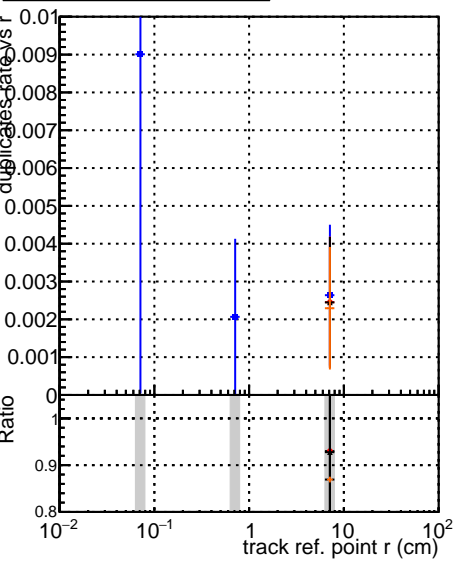

Fake rate vs vertpos**Duplicates Rate vs vertpos****Pileup rate vs vertpos**

— DQM original step2 ttbar phase1-newgeom
— DQM pixel CPE Template step2 ttbar phase1-newgeom
— DQM pixel CPE Template ChiSquare5 step2 ttbar phase1-newgeom
— DQM pixel CPE Template ChiSquare5 step2 ttbar phase1-newgeom test

Fake rate vs v**Duplicates Rate vs v****Pileup rate vs v****Fake rate vs. sim PV z****Duplicates Rate vs sim PV z****Pileup rate vs. sim PV z**