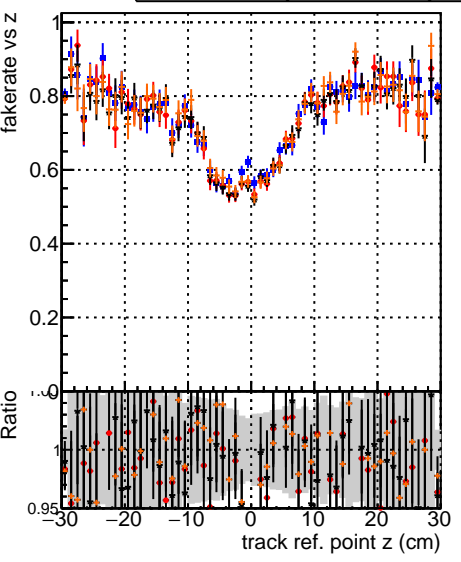

Fake rate vs vertpos**Duplicates Rate vs vertpos****Pileup rate vs vertpos**

— DQM original step2 ttbar phase1-newgeom
— DQM pixel CPE Template step2 ttbar phase1-newgeom
— DQM pixel CPE Template ChiSquare5 step2 ttbar phase1-newgeom
— DQM pixel CPE Template ChiSquare5 step2 ttbar phase1-newgeom test

Fake rate vs v**Duplicates Rate vs v****Pileup rate vs v****Fake rate vs. sim PV z****Duplicates Rate vs sim PV z****Pileup rate vs. sim PV z**