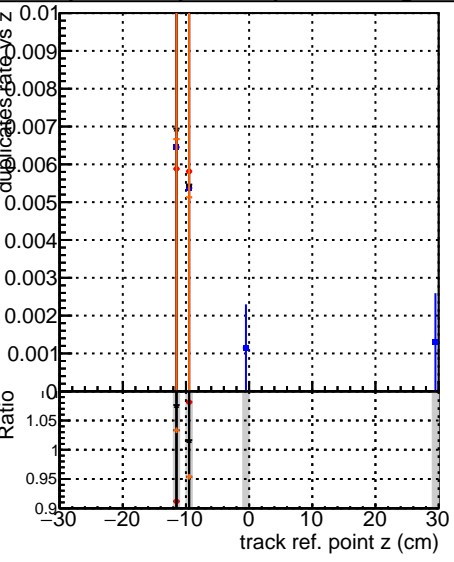

Fake rate vs vertpos**Duplicates Rate vs vertpos****Pileup rate vs vertpos**

— DQM original step2 ttbar phase1-newgeom
— DQM pixel CPE Template step2 ttbar phase1-newgeom
— DQM pixel CPE Template ChiSquare5 step2 ttbar phase1-newgeom
— DQM pixel CPE Template ChiSquare5 step2 ttbar phase1-newgeom test

Fake rate vs v**Duplicates Rate vs v****Pileup rate vs v****Fake rate vs. sim PV z****Duplicates Rate vs sim PV z****Pileup rate vs. sim PV z**