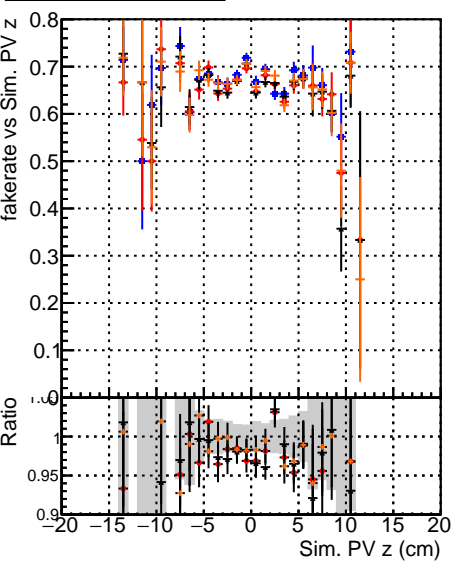

Fake rate vs vertpos**Duplicates Rate vs vertpos****Pileup rate vs vertpos**

— DQM original step2 ttbar phase1-newgeom
— DQM pixel CPE Template step2 ttbar phase1-newgeom
— DQM pixel CPE Template ChiSquare5 step2 ttbar phase1-newgeom
— DQM pixel CPE Template ChiSquare5 step2 ttbar phase1-newgeom test

Fake rate vs v**Duplicates Rate vs v****Pileup rate vs v****Fake rate vs. sim PV z****Duplicates Rate vs sim PV z****Pileup rate vs. sim PV z**