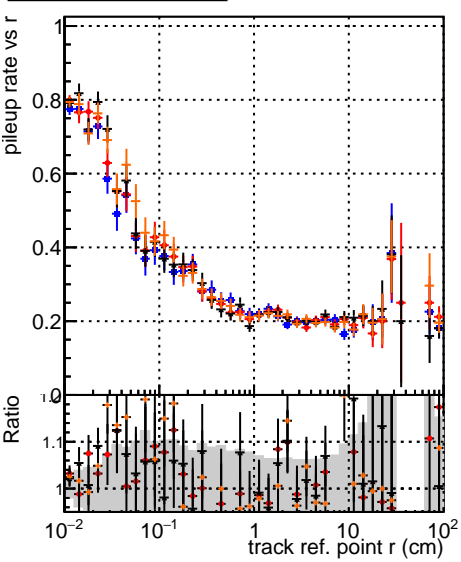

Fake rate vs vertpos**Duplicates Rate vs vertpos****Pileup rate vs vertpos**

— DQM original step2 ttbar phase1-newgeom
— DQM pixel CPE Template step2 ttbar phase1-newgeom
— DQM pixel CPE Template ChiSquare5 step2 ttbar phase1-newgeom
— DQM pixel CPE Template ChiSquare5 step2 ttbar phase1-newgeom test

Fake rate vs v**Duplicates Rate vs v****Pileup rate vs v****Fake rate vs. sim PV z****Duplicates Rate vs sim PV z****Pileup rate vs. sim PV z**