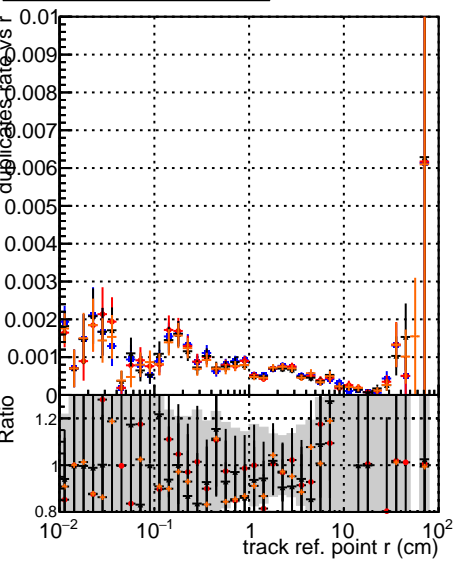

**Fake rate vs vertpos****Duplicates Rate vs vertpos****Pileup rate vs vertpos**

—●— DGM original step2 ttbar phase1 newgeom  
—●— DGM pixel CPE template step2 ttbar phase1 newgeom  
—●— DGM pixel CPE template chi squares step2 ttbar phase1 newgeom  
—●— DGM pixel CPE template chi squares step2 ttbar phase1 newgeom test

**Fake rate vs v****Fake rate vs. sim PV z****Duplicates Rate vs sim PV z****Pileup rate vs. sim PV z**