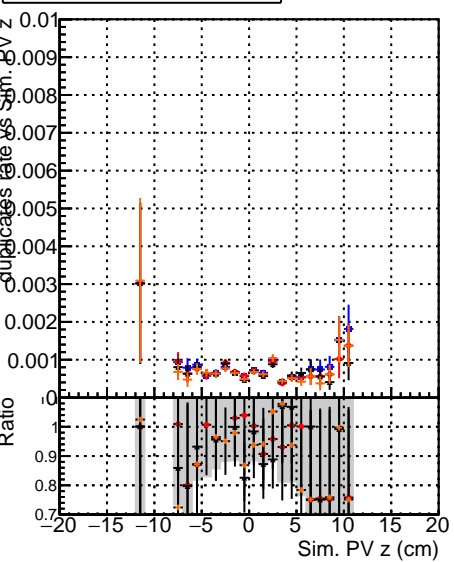

**Fake rate vs vertpos****Duplicates Rate vs vertpos****Pileup rate vs vertpos**

—●— DGM original step2 ttbar phase1 newgeom  
—●— DGM pixel CPE template step2 ttbar phase1 newgeom  
—●— DGM pixel CPE template chi squares step2 ttbar phase1 newgeom  
—●— DGM pixel CPE template chi squares step2 ttbar phase1 newgeom test

**Fake rate vs v****Fake rate vs. sim PV z****Duplicates Rate vs sim PV z****Pileup rate vs. sim PV z**