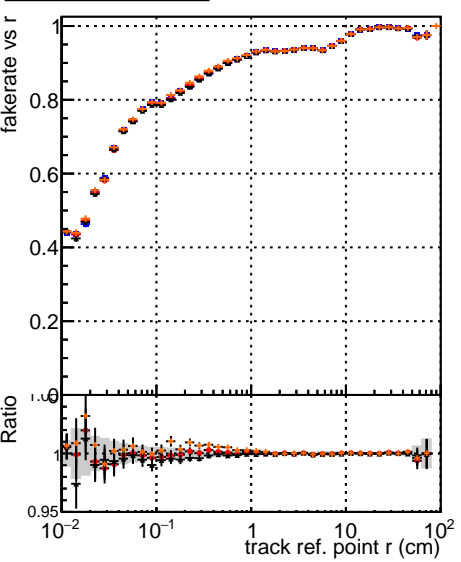

**Fake rate vs vertpos****Duplicates Rate vs vertpos****Pileup rate vs vertpos**

—●— DGM original step2 ttbar phase1 newgeom  
—●— DGM pixel CPE template step2 ttbar phase1 newgeom  
—●— DGM pixel CPE template chi squares step2 ttbar phase1 newgeom  
—●— DGM pixel CPE template chi squares step2 ttbar phase1 newgeom test

**Fake rate vs v****Fake rate vs. sim PV z****Duplicates Rate vs sim PV z****Pileup rate vs. sim PV z**