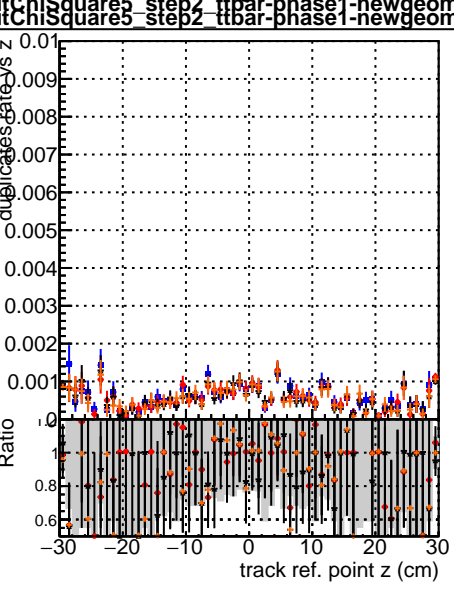

**Fake rate vs vertpos****Duplicates Rate vs vertpos****Pileup rate vs vertpos**

—●— DGM original step2 ttbar phase1 newgeom  
—●— DGM pixel CPE template step2 ttbar phase1 newgeom  
—●— DGM pixel CPE template chi squares step2 ttbar phase1 newgeom  
—●— DGM pixel CPE template chi squares step2 ttbar phase1 newgeom test

**Fake rate vs v****Fake rate vs. sim PV z****Duplicates Rate vs sim PV z****Pileup rate vs. sim PV z**