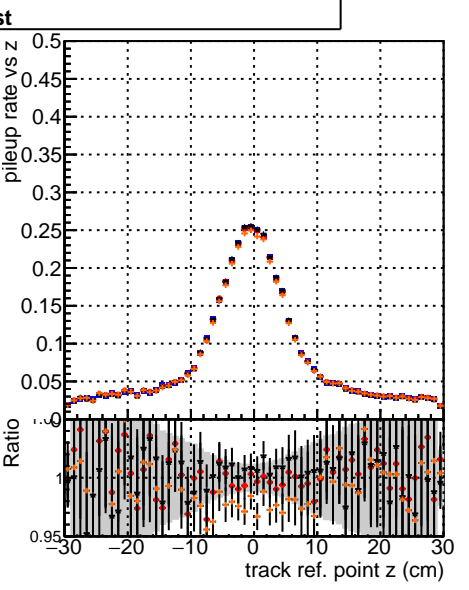

**Fake rate vs vertpos****Duplicates Rate vs vertpos****Pileup rate vs vertpos**

—●— DGM original step2 ttbar phase1 newgeom  
—●— DGM pixel CPE template step2 ttbar phase1 newgeom  
—●— DGM pixel CPE template chi squares step2 ttbar phase1 newgeom  
—●— DGM pixel CPE template chi squares step2 ttbar phase1 newgeom test

**Fake rate vs v****Fake rate vs. sim PV z****Duplicates Rate vs sim PV z****Pileup rate vs. sim PV z**