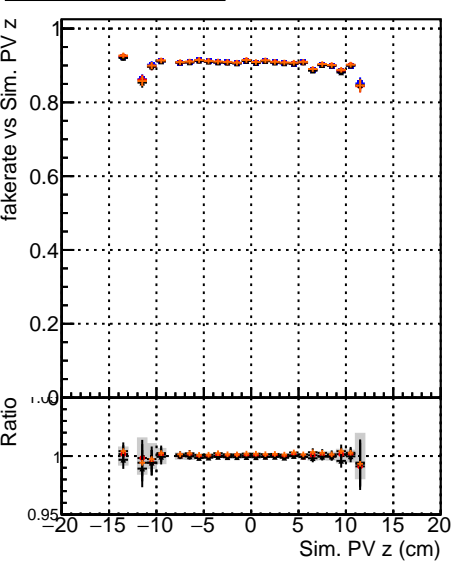

**Fake rate vs vertpos****Duplicates Rate vs vertpos****Pileup rate vs vertpos**

—●— DGM original step2 ttbar phase1 newgeom  
—●— DGM pixel CPE template step2 ttbar phase1 newgeom  
—●— DGM pixel CPE template chi squares step2 ttbar phase1 newgeom  
—●— DGM pixel CPE template chi squares step2 ttbar phase1 newgeom test

**Fake rate vs v****Fake rate vs. sim PV z****Duplicates Rate vs sim PV z****Pileup rate vs. sim PV z**