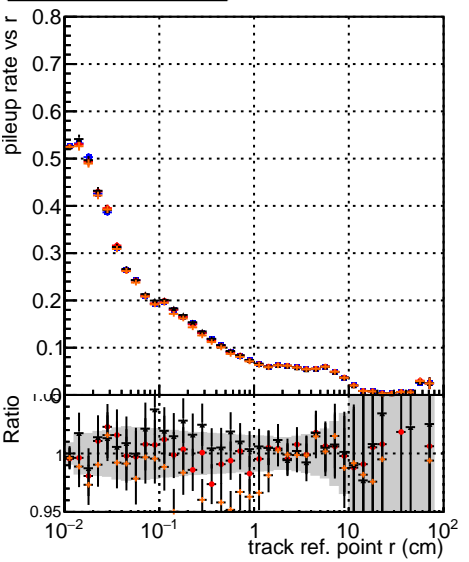

**Fake rate vs vertpos****Duplicates Rate vs vertpos****Pileup rate vs vertpos**

—●— DGM original step2 ttbar phase1 newgeom  
—●— DGM pixel CPE template step2 ttbar phase1 newgeom  
—●— DGM pixel CPE template chi squares step2 ttbar phase1 newgeom  
—●— DGM pixel CPE template chi squares step2 ttbar phase1 newgeom test

**Fake rate vs v****Fake rate vs. sim PV z****Duplicates Rate vs sim PV z****Pileup rate vs. sim PV z**