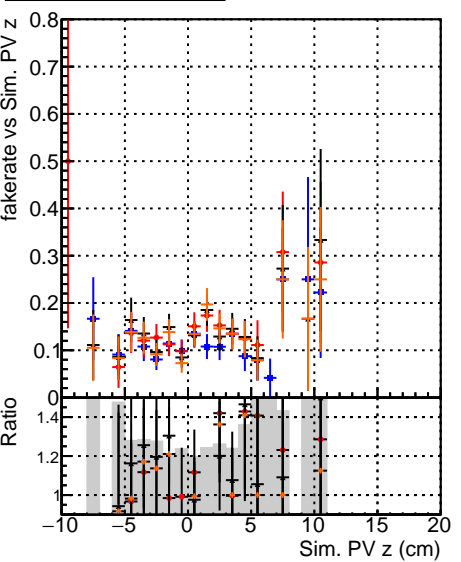

Fake rate vs vertpos**Duplicates Rate vs vertpos****Pileup rate vs vertpos**

—•— DGM original_step2_ttbar_phase1_newgeom
—•— DGM pixel_CPF_Template_step2_ttbar_phase1_newgeom
—•— DGM pixel_CPF_Template_CurChiSquare5_step2_ttbar_phase1_newgeom
—•— DGM pixel_CPF_Template_CurChiSquare5_step2_ttbar_phase1_newgeom

Fake rate vs v**Fake rate vs. sim PV z****Duplicates Rate vs sim PV z****Pileup rate vs. sim PV z**